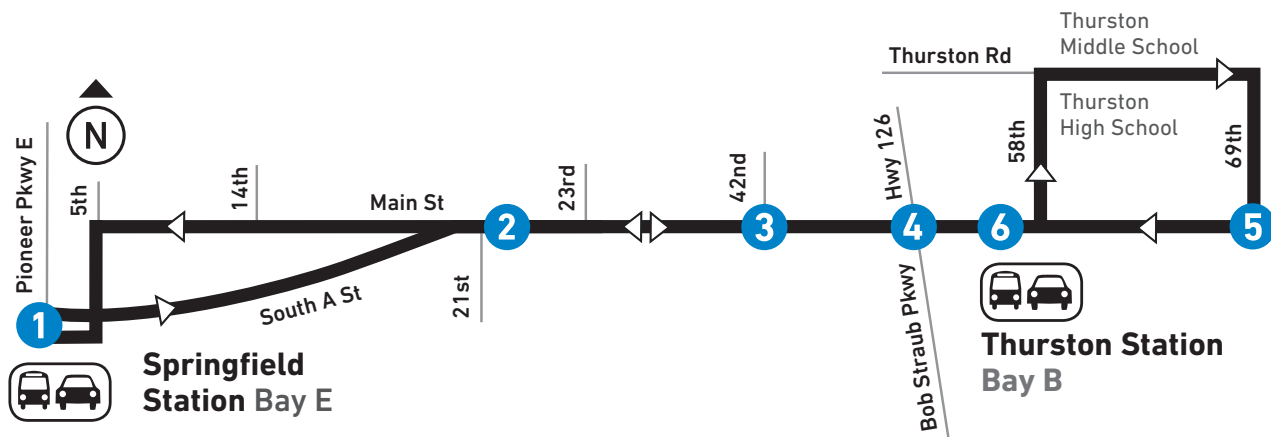

11

THURSTON

MONDAY – FRIDAY, AM

From: Springfield Station To: Thurston Area via Main						From: Thurston Area To: Springfield Station via Main				
LEAVE Springfield Station Bay E	Main at 21st	Main at 42nd	Thurston Station Bay B	69th at Main	ARRIVE Main at 58th	LEAVE Main at 58th	Main at 42nd	Main at 23rd	ARRIVE Springfield Station	
1	2	3	4	5	6	6	3	2		
MONDAY-FRIDAY / LUNES A VIERNES										
AM	5:25	5:27	5:31	5:35	5:41	5:45	5:45	5:50	5:56	6:05
	5:55	5:57	6:01	6:05	6:11	6:15	6:15	6:20	6:26	6:35
	6:20	6:23	6:27	6:31	6:38	6:43	6:43	6:48	6:54	7:03
	6:35	6:38	6:43	6:49	6:56	7:03	7:03	7:09	7:15	7:24
	6:50	6:53	6:58	7:04	7:12	7:20	7:20	7:26	7:32	7:41
	7:00	7:04	7:10	7:16	7:25	7:34	7:34	7:40	7:46	7:55
	7:10	7:14	7:20	7:26	7:35	7:44	7:44	7:50	7:56	8:05
	7:20	7:23	7:28	7:34	7:45	7:54	7:54	8:00	8:06	8:15
	7:30	7:33	7:38	7:44	7:55	8:02	8:02	8:08	8:14	8:24
	7:40	7:43	7:48	7:53	8:02	8:09	8:09	8:14	8:19	8:29
	7:50	7:53	7:58	8:03	8:12	8:19	8:19	8:24	8:29	8:39
	8:06	8:09	8:14	8:19	8:27	8:33	8:33	8:38	8:44	8:54
	8:25	8:28	8:33	8:38	8:45	8:51	8:51	8:57	9:03	9:13
	8:44	8:47	8:52	8:57	9:04	9:10	9:10	9:16	9:22	9:32
	9:03	9:07	9:12	9:17	9:25	9:31	9:31	9:37	9:42	9:52
	9:26	9:30	9:35	9:40	9:48	9:54	9:54	10:01	10:08	10:18
	9:46	9:50	9:55	10:00	10:09	10:14	10:14	10:20	10:27	10:38
	10:06	10:09	10:15	10:20	10:29	10:34	10:34	10:40	10:47	10:58
	10:20	10:23	10:28	10:33	10:42	10:48	10:48	10:55	11:02	11:13
	10:36	10:39	10:45	10:51	11:00	11:06	11:06	11:13	11:20	11:31
	10:50	10:53	10:58	11:03	11:12	11:18	11:18	11:25	11:32	11:43
	11:06	11:10	11:16	11:22	11:31	11:36	11:36	11:43	11:50	12:01
	11:20	11:24	11:30	11:35	11:45	11:50	11:50	11:57	12:04	12:14
	11:36	11:40	11:46	11:52	12:01	12:06	12:06	12:13	12:20	12:31
	11:50	11:54	12:00	12:06	12:15	12:20	12:20	12:26	12:33	12:43