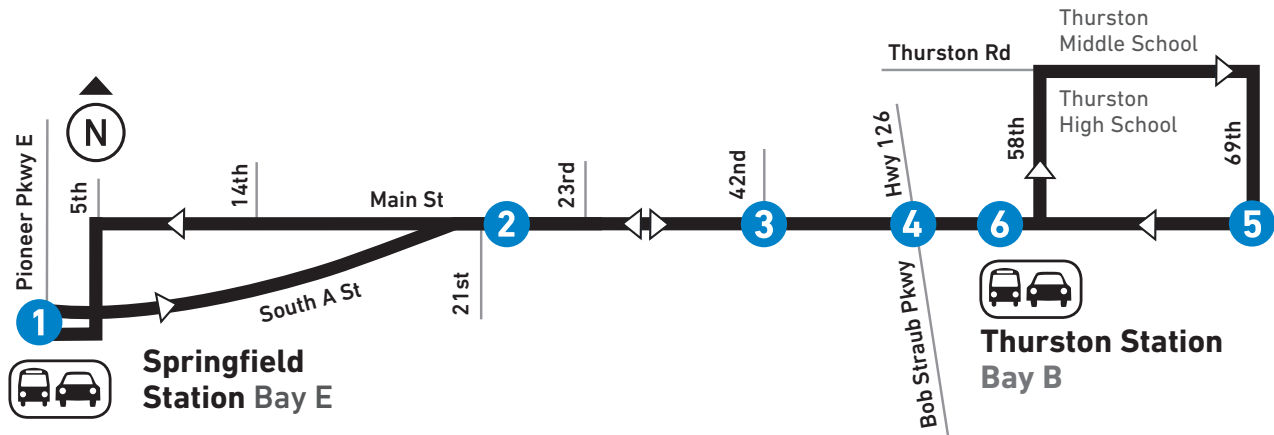

11

THURSTON

MONDAY – FRIDAY, AM

From: Springfield Station To: Thurston Area via Main						From: Thurston Area To: Springfield Station via Main				
LEAVE Springfield Station Bay E	Main at 21st	Main at 42nd	Thurston Station Bay B	69th at Main	ARRIVE Main at 58th	LEAVE Main at 58th	Main at 42nd	Main at 23rd	ARRIVE Springfield Station	
1	2	3	4	5	6	6	3	2		
MONDAY-FRIDAY / LUNES A VIERNES										
AM	5:25	5:27	5:31	5:35	5:41	5:45	5:45	5:50	5:56	6:05
	5:55	5:57	6:01	6:05	6:11	6:15	6:15	6:20	6:26	6:35
	6:20	6:23	6:27	6:31	6:38	6:43	6:43	6:48	6:54	7:03
	6:35	6:38	6:43	6:49	6:56	7:03	7:03	7:09	7:15	7:24
	6:50	6:53	6:58	7:04	7:12	7:20	7:20	7:26	7:32	7:41
	7:00	7:04	7:10	7:16	7:25	7:34	7:34	7:40	7:46	7:55
	7:10	7:14	7:20	7:26	7:35	7:44	7:44	7:50	7:56	8:05
	7:20	7:23	7:28	7:34	7:45	7:54	7:54	8:00	8:06	8:15
	7:30	7:33	7:38	7:44	7:55	8:02	8:02	8:08	8:14	8:24
	7:40	7:43	7:48	7:53	8:02	8:09	8:09	8:14	8:19	8:29
	7:50	7:53	7:58	8:03	8:12	8:19	8:19	8:24	8:29	8:39
	8:06	8:09	8:14	8:19	8:27	8:33	8:33	8:38	8:44	8:54
	8:25	8:28	8:33	8:38	8:45	8:51	8:51	8:57	9:03	9:13
	8:44	8:47	8:52	8:57	9:04	9:10	9:10	9:16	9:22	9:32
	9:03	9:07	9:12	9:17	9:25	9:31	9:31	9:37	9:42	9:52
	9:26	9:30	9:35	9:40	9:48	9:54	9:54	10:01	10:08	10:18
	9:46	9:50	9:55	10:00	10:09	10:14	10:14	10:20	10:27	10:38
	10:06	10:09	10:15	10:20	10:29	10:34	10:34	10:40	10:47	10:58
	10:20	10:23	10:28	10:33	10:42	10:48	10:48	10:55	11:02	11:13
	10:36	10:39	10:45	10:51	11:00	11:06	11:06	11:13	11:20	11:31
	10:50	10:53	10:58	11:03	11:12	11:18	11:18	11:25	11:32	11:43
	11:06	11:10	11:16	11:22	11:31	11:36	11:36	11:43	11:50	12:01
	11:20	11:24	11:30	11:35	11:45	11:50	11:50	11:57	12:04	12:14
	11:36	11:40	11:46	11:52	12:01	12:06	12:06	12:13	12:20	12:31
	11:50	11:54	12:00	12:06	12:15	12:20	12:20	12:26	12:33	12:43