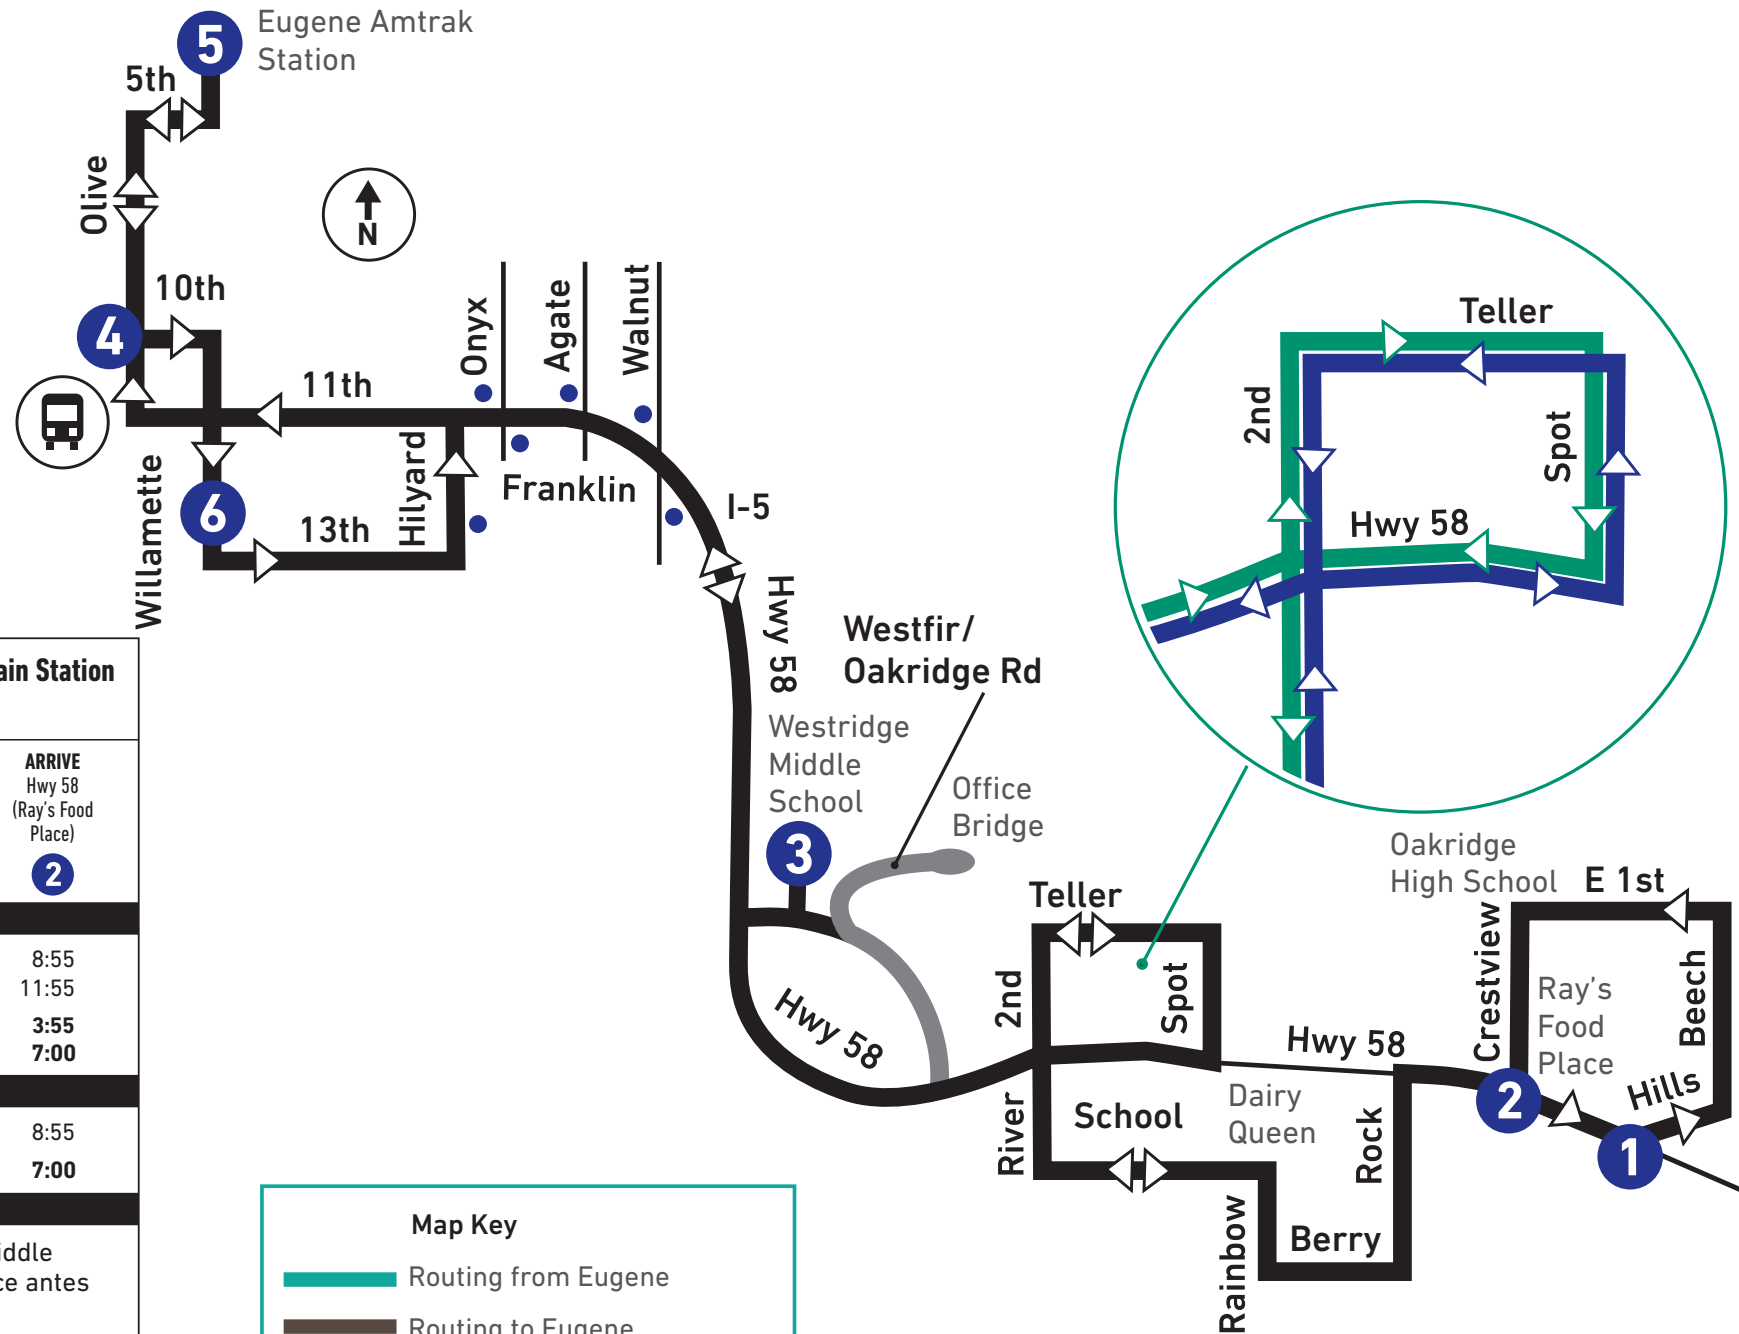

Transportation Service Between Oakridge & Eugene/Springfield

Diamond Express Timetable

From: Oakridge To: Eugene Amtrak Train Station					From: Eugene Amtrak Train Station To: Oakridge			
LEAVE Hills at Hwy 58	Crestview at Hwy 58 (Ray's Food Place)	Westridge Middle School (Westfir)	Olive at 10th (Eugene Station)	ARRIVE Amtrak	LEAVE Amtrak	Willamette at 11th (Downtown Eugene)	Westridge Middle School (Westfir)	ARRIVE Hwy 58 (Ray's Food Place)
1	2	3	4	5	5	6	3	2
MONDAY – FRIDAY / LUNES A VIERNES								
AM 6:01	6:05	6:30*	7:25	7:30	7:40	7:45	8:35 +	8:55
9:11	9:15	9:30	10:25	10:30	10:40	10:45	11:35 +	11:55
PM 1:11	1:15	1:30	2:25	2:30	2:40	2:45	3:35 +	3:55
4:01	4:05	4:20	5:15	5:20	5:30	5:40	6:30#	7:00
SATURDAY / SÁBADO								
AM 6:01	6:05	6:30*	7:25	7:30	7:40	7:45	8:35 +	8:55
PM 4:01	4:05	4:20	5:15	5:20	5:30	5:40	6:30#	7:00
SUNDAY: NO SERVICE / DOMINGO: NO HAY SERVICIO								

* Limited Trip Serves Westfir Office Bridge before serving Westridge Middle School | El viaje limitado proporciona servicios al Puente Westfir Office antes de servir a la escuela secundaria Westridge.

+ Serves Westridge Middle School only when requested by riders | Proporciona servicios a la escuela secundaria Westridge solamente cuando es solicitado por los pasajeros.

Limited Trip Serves Westridge Middle School before serving the Westfir Office Bridge | El viaje limitado proporciona servicios a la escuela secundaria Westridge antes de servir al Puente Westfir Office.

Map Key

- Routing from Eugene
- Routing to Eugene
- Limited Trips (See Timetable)
- Major Bus Stops
- Bus Stops