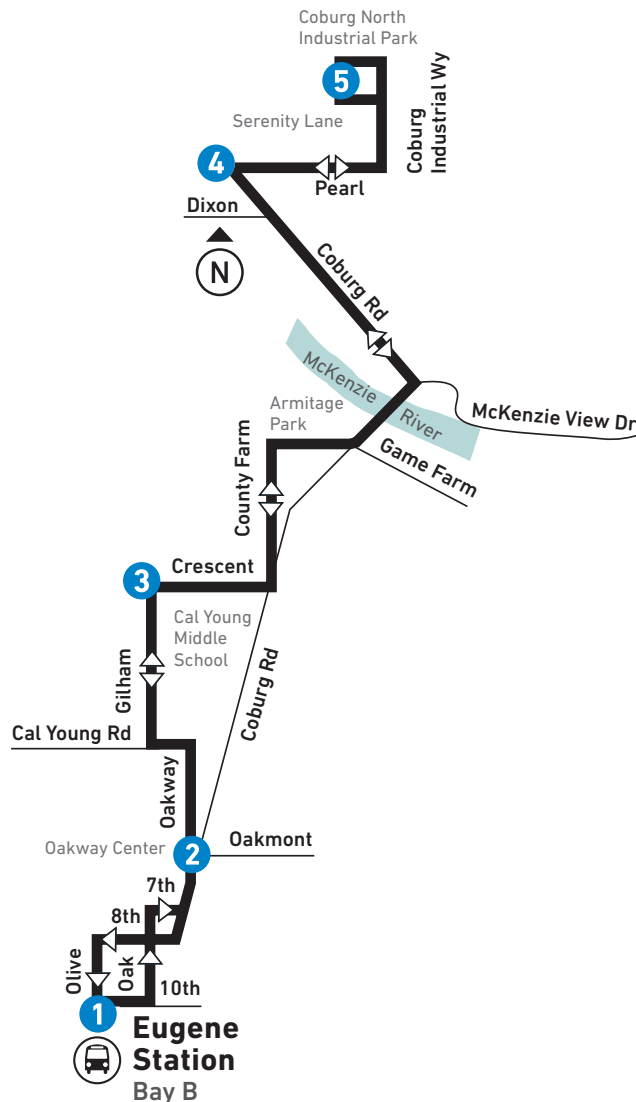

From: Eugene Station To: Coburg					From: Coburg To: Eugene Station					
LEAVE Eugene Station Bay B 1	Oakway Center on Oakway 2	Gilham at Crescent 3	Pearl at Harrison (Coburg) 4	ARRIVE Coburg Industrial Park 5	LEAVE Coburg Industrial Park 5	Pearl at Harrison (Coburg) 4	Gilham at Crescent 3	Oakway Center on Oakway 2	ARRIVE Eugene Station	
MONDAY-FRIDAY / LUNES A VIERNES										
AM	6:30	6:36	6:42	6:50	6:55	6:55	6:59	7:09	7:15	7:25
PM	5:35	5:43	5:51	6:02	6:07	6:08	6:12	6:24	6:30	6:40
SATURDAY / SÁBADO										
AM	7:20	7:28	7:35	7:45	7:50	7:54	7:58	8:09	8:15	8:25
PM	5:35	5:44	5:51	6:02	6:07	6:08	6:12	6:24	6:30	6:40
SUNDAY: NO SERVICE / DOMINGO: NO HAY SERVICIO										

MARKET DETOUR

On Saturdays, April – mid-November, this route is on detour from 7 a.m. – 6 p.m. due to the outdoor markets. Oak St. and 8th Ave. will not be served.

DESVÍO DEL MERCADO

Los sábados, entre abril – noviembre, esta ruta está en desvío de 7 a.m. – 6 p.m. debido al mercado al aire libre. El servicio no estará disponible para la calle Oak y la Avenida 8.

96 Coburg

- LTD Station
Estación de LTD
- LTD Park & Ride