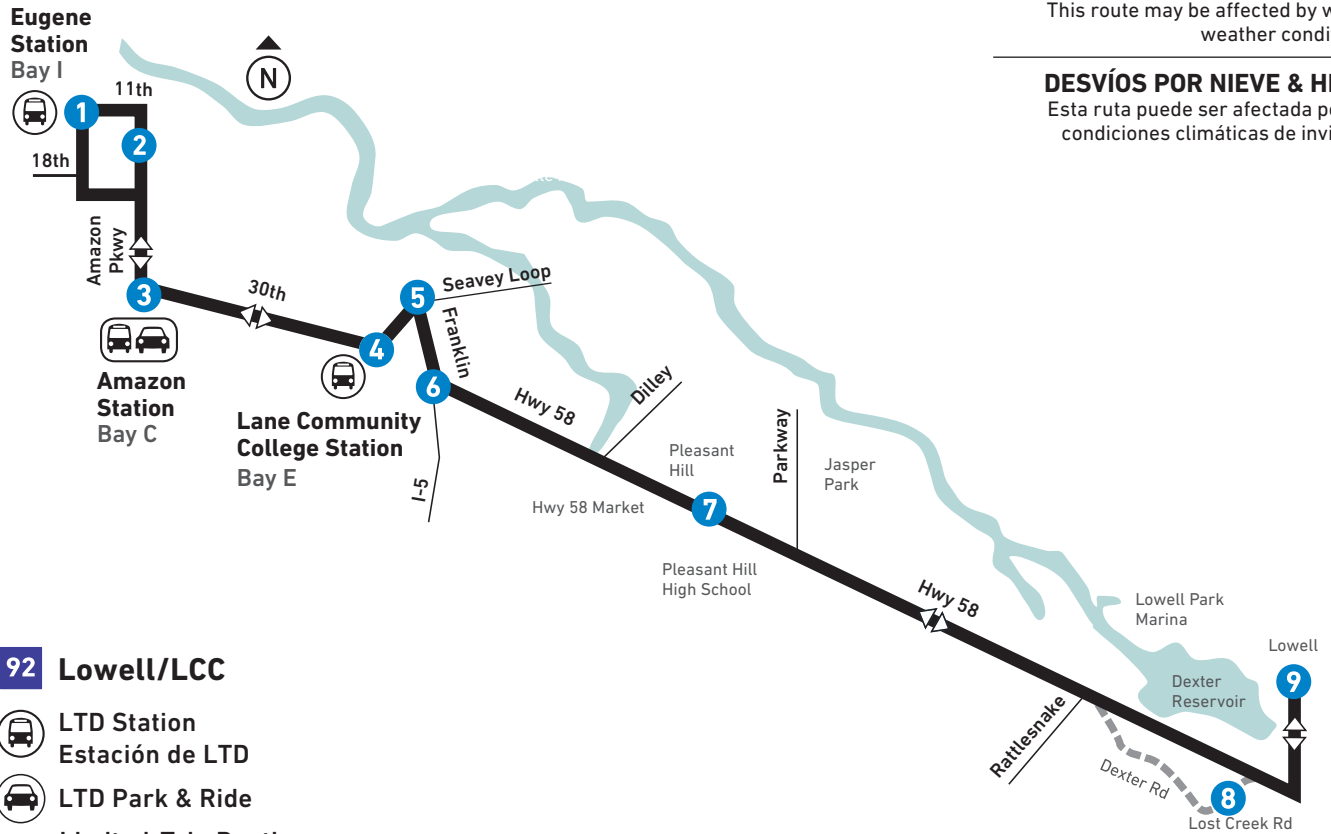

From: Eugene Station
To: Lowell

LEAVE Eugene Station Bay I	Pearl at 18th	Amazon Station Bay C	LCC Station Bay E	Seavey Loop at Franklin	Goshen	Pleasant Hill	Dexter	ARRIVE Lowell
1	2	3	4	5	6	7	8	9
MONDAY-FRIDAY / LUNES A VIERNES								
AM	--	--	--	--	--	--	--	--
	7:35	7:38	7:42	7:53	7:57	8:00	8:07	8:22
PM	5:35	5:38	5:42	5:53	5:57	6:00	6:07	6:27
SATURDAY/SÁBADO								
AM	--	--	--	--	--	--	--	--
	7:35	7:38	7:42	7:53	7:57	8:00	8:07	8:22
PM	5:35	5:38	5:42	5:53	5:57	6:00	6:07	6:27
SUNDAY: NO SERVICE / DOMINGO: NO HAY SERVICIO								

From: Lowell
To: Eugene Station

LEAVE Lowell	Dexter	Pleasant Hill	Seavey Loop at Franklin	LCC Station Bay E	Amazon Station Bay A	Oak at 18th	ARRIVE Eugene Station
9	8	7	5	4	3	2	
MONDAY-FRIDAY / LUNES A VIERNES							
AM	6:31	6:37	6:49	6:56	7:06	7:17	7:25
	8:24	8:30	8:41	8:49	8:59	9:07	9:15
PM	6:32	--	6:44	6:51	--	7:01	7:10
SATURDAY/SÁBADO							
AM	6:31	6:37	6:49	6:56	7:06	7:14	7:25
	8:24	8:30	8:41	8:49	8:59	9:07	9:15
PM	6:32	--	6:44	6:51	--	7:01	7:10
SUNDAY: NO SERVICE / DOMINGO: NO HAY SERVICIO							

92 Lowell/LCC

- LTD Station
Estación de LTD
- LTD Park & Ride
- Limited-Trip Routing
Viajes limitados

SNOW & ICE DETOURS

This route may be affected by winter weather conditions.

DESVÍOS POR NIEVE & HIELO

Esta ruta puede ser afectada por las condiciones climáticas de invierno.