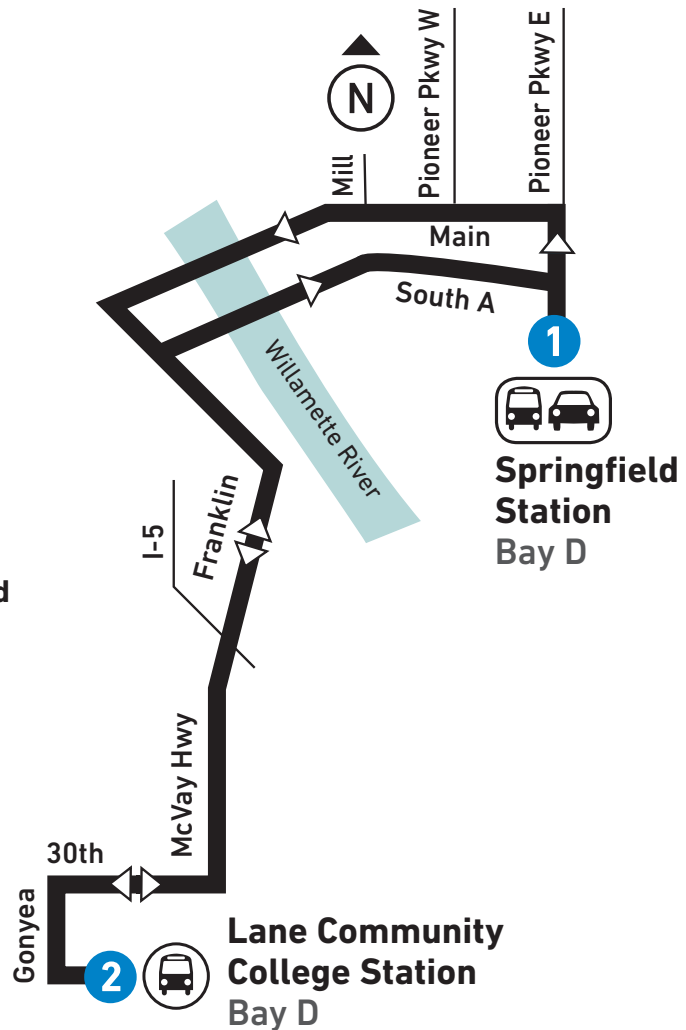

From: Springfield Station		From: LCC Station	
To: LCC Station		To: Springfield Station	
LEAVE Springfield Station Bay D	ARRIVE LCC Station Bay D	LEAVE LCC Station Bay D	ARRIVE Springfield Station
1	2	2	
MONDAY-FRIDAY / LUNES A VIERNES			
AM	7:40	7:53	8:04
	8:40	8:53	9:09
	9:40	9:53	10:09
	10:40	10:53	11:09
	11:40	11:53	12:09
PM	12:40	12:53	1:10
	1:40	1:53	2:10
	2:40	2:53	3:10
	3:40	3:53	4:10
	4:40	4:53	5:10
SATURDAY-SUNDAY: NO SERVICE / SÁBADO-DOMINGO: NO HAY SERVICIO			

SNOW & ICE DETOURS
This route may be affected by winter weather conditions.

DESvíOS POR NIEVE & HIELO
Esta ruta puede ser afectada por las condiciones climáticas de invierno.

85 LCC/Springfield

- LTD Station
Estación de LTD
- LTD Park & Ride