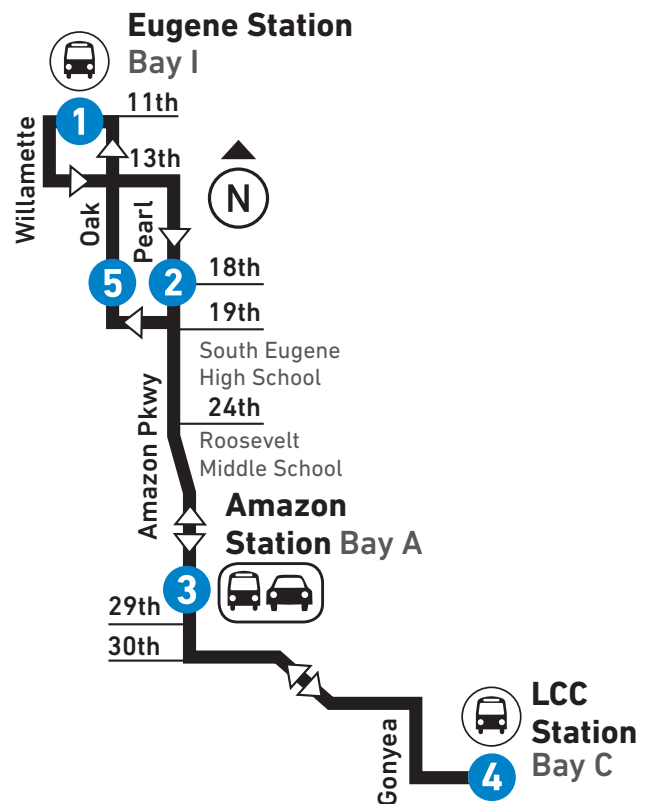

From: Eugene Station To: LCC Station				From: LCC Station To: Eugene Station				
LEAVE Eugene Station Bay I	Pearl at 18th	Amazon Station Bay C	ARRIVE LCC Station	LEAVE LCC Station Bay C	Amazon Station Bay A	Oak at 18th	ARRIVE Eugene Station	
1	2	3	4	4	3	5		
MONDAY-FRIDAY / LUNES A VIERNES								
AM	--	--	--	--	7:06+	7:14	7:17	7:25
7:20	7:24	7:28	7:37	7:37	7:45	7:48	7:55	
7:35*	7:38	7:42	7:53	--	--	--	--	
8:00	8:04	8:08	8:17	8:19	8:27	8:31	8:40	
8:20	8:24	8:28	8:37	8:37	8:45	8:48	8:55	
8:35	8:39	8:43	8:52	8:52	9:00	9:03	9:10	
--	--	--	--	8:59+	9:07	9:10	9:15	
9:00	9:04	9:08	9:17	9:22	9:30	9:33	9:40	
9:20	9:24	9:28	9:37	9:37	9:45	9:48	9:55	
9:35	9:39	9:43	9:52	9:52	10:00	10:03	10:10	
10:00	10:04	10:08	10:17	10:22	10:30	10:33	10:40	
10:35	10:39	10:43	10:52	10:52	11:00	11:03	11:10	
11:00	11:04	11:08	11:17	11:19	11:27	11:31	11:40	
11:10	11:14	11:18	11:27	11:29	11:37	11:41	11:50	
11:35	11:39	11:43	11:52	11:52	12:00	12:04	12:13	
11:50	11:54	11:58	12:07	12:07	12:15	12:19	12:25	
PM	12:35	12:39	12:52	12:52	1:02	1:06	1:12	
12:50	12:54	12:58	1:07	1:07	1:15	1:19	1:25	
1:05	1:09	1:13	1:22	1:27	1:35	1:39	1:45	
1:20	1:24	1:28	1:37	1:37	1:45	1:49	1:55	
1:35	1:39	1:43	1:52	1:54	2:02	2:06	2:12	
1:50	1:54	1:58	2:07	2:07	2:15	2:19	2:25	
2:15	2:19	2:23	2:32	2:37	2:45	2:49	2:55	
2:35	2:39	2:43	2:52	2:54	3:02	3:06	3:12	
2:50	2:54	2:58	3:07	3:07	3:15	3:19	3:25	
3:05	3:09	3:13	3:22	3:27	3:35	3:39	3:48	
3:35	3:39	3:43	3:52	3:54	4:02	4:06	4:15	
3:50	3:54	3:58	4:07	4:07	4:15	4:19	4:28	
5:35*	5:38	5:42	5:53	--	--	--	--	

* Bus sign reads "92 Eugene Sta." Leaves from LCC Station, Bay E. | El letrero del autobús dice "92 Eugene Sta." El autobús sale de la estación LCC, Bahía E.
 + Bus sign reads "92 Lowell/LCC." | El letrero del autobús dice "92 Lowell/LCC."

82 LCC/Pearl

- LTD Station Estación de LTD
- LTD Park & Ride