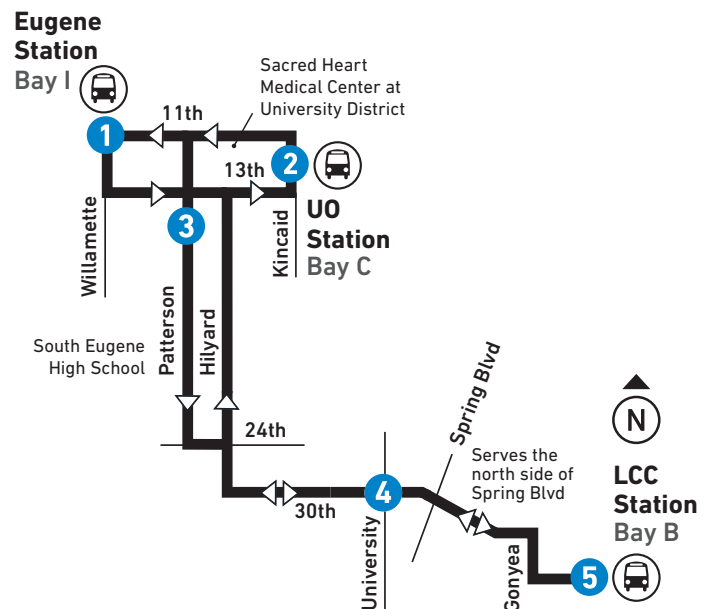

From: UO/Eugene Station To: LCC Station					From: LCC Station To: UO/Eugene Station			
LEAVE Eugene Station Bay I	UO Station Bay C	Patterson at 13th	30th at University	ARRIVE LCC Station	LEAVE LCC Station Bay B	30th at University	UO Station Bay C	ARRIVE Eugene Station
1	2	3	4	5	5	4	2	
MONDAY-FRIDAY / LUNES A VIERNES								
AM 6:30	6:37	6:40	6:46	6:53	7:00	7:06	7:17	7:25
7:30	7:37	7:40	7:46	7:53	8:00	8:06	8:17	8:25
8:30	8:37	8:40	8:46	8:53	9:00	9:06	9:17	9:25
9:30	9:37	9:40	9:46	9:53	10:00	10:06	10:17	10:25
10:30	10:37	10:40	10:46	10:53	11:00	11:06	11:17	11:25
11:30	11:37	11:40	11:46	11:53	12:00	12:06	12:17	12:25
PM 12:30	12:37	12:40	12:46	12:53	1:00	1:06	1:17	1:25
1:30	1:37	1:40	1:46	1:53	2:00	2:06	2:17	2:25
2:30	2:37	2:40	2:46	2:53	3:00	3:06	3:17	3:25
3:30	3:37	3:40	3:46	3:53	4:00	4:06	4:17	4:25
4:30	4:37	4:40	4:46	4:53	5:00	5:06	5:17	5:25
5:30	5:37	5:40	5:46	5:53	6:00	6:06	6:17	6:25
6:30	6:37	6:40	6:46	6:53	7:00	7:06	7:17	7:25
7:30	7:37	7:40	7:46	7:53	8:00	8:06	8:17	8:25
8:30	8:37	8:40	8:46	8:53	9:00	9:06	9:17	9:25
SATURDAY / SÁBADO								
7:30	7:35	7:38	7:44	7:53	7:58	8:03	8:11	8:20
8:30	8:35	8:38	8:44	8:53	8:58	9:03	9:11	9:20
9:30	9:35	9:38	9:44	9:53	9:58	10:04	10:12	10:20
10:30	10:35	10:38	10:44	10:53	10:58	11:04	11:12	11:20
11:30	11:35	11:38	11:44	11:53	11:58	12:04	12:12	12:20
PM 12:30	12:35	12:38	12:44	12:53	12:58	1:04	1:12	1:20
1:30	1:35	1:38	1:44	1:53	1:58	2:04	2:12	2:20
2:30	2:35	2:38	2:44	2:53	2:58	3:04	3:12	3:20
3:30	3:35	3:38	3:44	3:53	3:58	4:04	4:12	4:20
4:30	4:35	4:38	4:44	4:53	4:58	5:04	5:12	5:20
SUNDAY: NO SERVICE / DOMINGO: NO HAY SERVICIO								

VACACIONES ESCOLARES
Los horarios que se muestran en **azul** no se ejecutan durante las vacaciones escolares:
18 de junio - 9 de septiembre de 2023

81 LCC/Hilyard
LTD Station
Estación de LTD