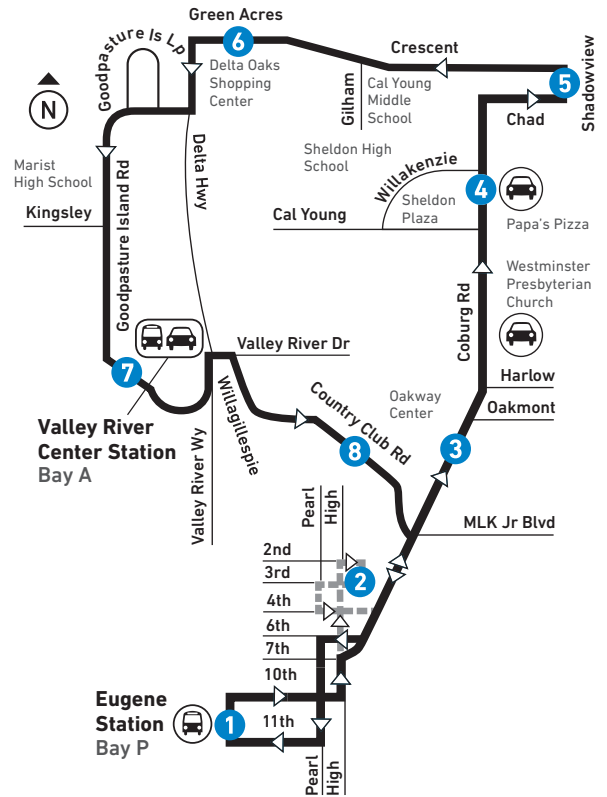

DROP OFF ONLY -- -- --

* Begins five minutes earlier on Goodpasture Island Rd., west of Goodpasture Island Lp. | Empieza cinco minutos temprano en la calle Goodpasture Island Rd., al oeste de Goodpasture Island Lp.
Upon request, riders may be dropped off along Goodpasture Island Rd. Trip ends at Goodpasture Island Rd. and Valley River Dr. | A pedido, los pasajeros pueden dejarse a lo largo de Goodpasture Island Rd. El viaje termina en Goodpasture Island Rd. y Valley River Dr.

SNOW & ICE DETOURS

This route may be affected by winter weather conditions.

DESvíOS POR NIEVE & HIELO

Esta ruta puede ser afectada por las condiciones climáticas de invierno.

67 Coburg Road/VRC

LTD Station
Estación de LTD

LTD Park & Ride

Limited-Trip Routing
Viajes limitados