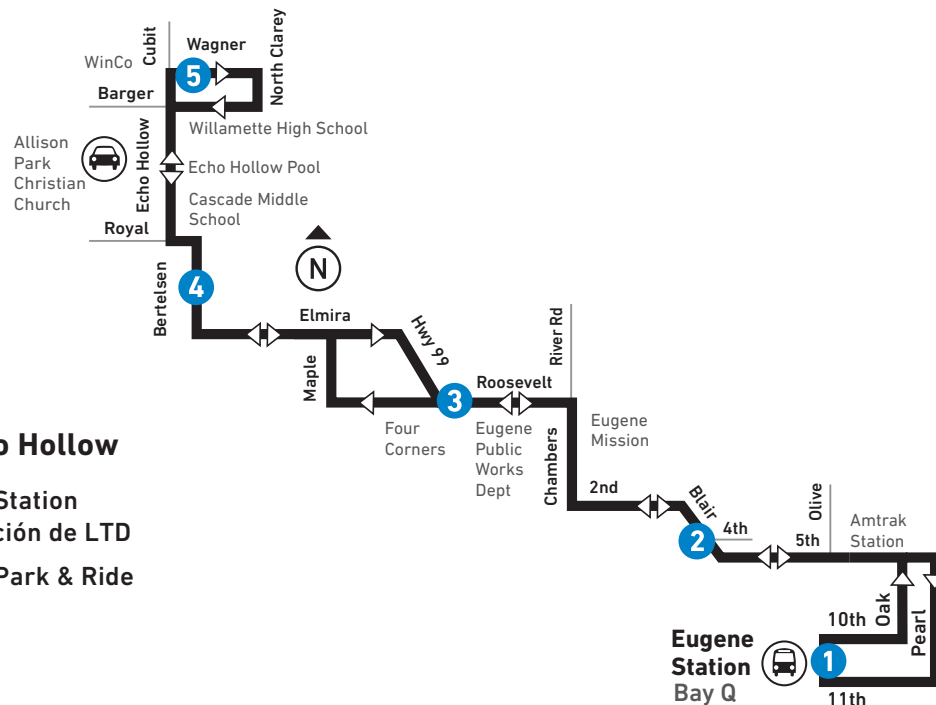

40

ECHO HOLLOW

MONDAY – FRIDAY

SNOW & ICE DETOURS

This route may be affected by winter weather conditions.

DESVIOS POR NIEVE & HIELO

Esta ruta puede ser afectada por las condiciones climáticas de invierno.

From: Eugene Station To: Wagner at Cubit (WinCo)					From: Wagner at Cubit (WinCo) To: Eugene Station				
LEAVE Eugene Station Bay Q	Blair at 4th	Roosevelt at Hwy 99	Bertelsen at Bell	ARRIVE Wagner at Cubit (WinCo)	LEAVE Wagner at Cubit (WinCo)	Bertelsen at Bell	Roosevelt at Foch	Blair at 4th	ARRIVE Eugene Station
1	2	3	4	5	5	4	3	2	
MONDAY-FRIDAY / LUNES A VIERNES									
AM	--	--	--	--	5:57	6:05	6:10	6:16	6:25
	6:20	6:26	6:32	6:37	6:43	6:48	6:57	7:03	7:10
	7:20	7:26	7:33	7:39	7:47	7:48	7:58	8:04	8:11
	7:50	7:56	8:03	8:09	8:17	8:18	8:28	8:34	8:41
	8:20	8:26	8:33	8:39	8:47	8:47	8:57	9:03	9:10
	8:50	8:56	9:03	9:09	9:17	9:17	9:27	9:33	9:40
	9:20	9:27	9:34	9:40	9:47	9:47	9:57	10:03	10:10
	10:20	10:27	10:34	10:40	10:47	10:47	10:57	11:04	11:11
	11:20	11:27	11:34	11:40	11:47	11:47	11:57	12:04	12:11
PM	12:30	12:38	12:45	12:51	12:58	1:02	1:12	1:18	1:25
	1:30	1:38	1:45	1:51	1:59	2:01	2:11	2:18	2:25
	2:30	2:38	2:45	2:51	2:59	3:01	3:11	3:18	3:25
	3:00	3:08	3:15	3:21	3:31	3:35	3:45	3:52	4:00
	3:30	3:38	3:45	3:51	4:01	4:05	4:15	4:22	4:30
	4:00	4:08	4:16	4:22	4:32	4:35	4:45	4:52	5:00
	4:15	4:23	4:31	4:37	4:47	4:47	4:57	5:03	5:11
	4:30	4:38	4:46	4:52	5:02	5:06	5:16	5:22	5:30
	5:00	5:08	5:16	5:22	5:31	5:32	5:42	5:48	5:55
	5:30	5:38	5:46	5:52	6:01	6:02	6:12	6:18	6:25
	6:00	6:08	6:15	6:21	6:29	6:32	6:42	6:48	6:55
	6:30	6:38	6:45	6:51	6:59	7:05	7:14	7:19	7:25
	7:30	7:37	7:44	7:49	7:56	7:57	8:05	8:10	8:15
	8:30	8:37	8:44	8:49	8:56	8:57	9:05	9:10	9:15
	9:30	9:37	9:43	9:48	9:55	9:55	10:03	10:08	10:13
	10:30	10:37	10:43	10:48	10:55	--	--	--	--