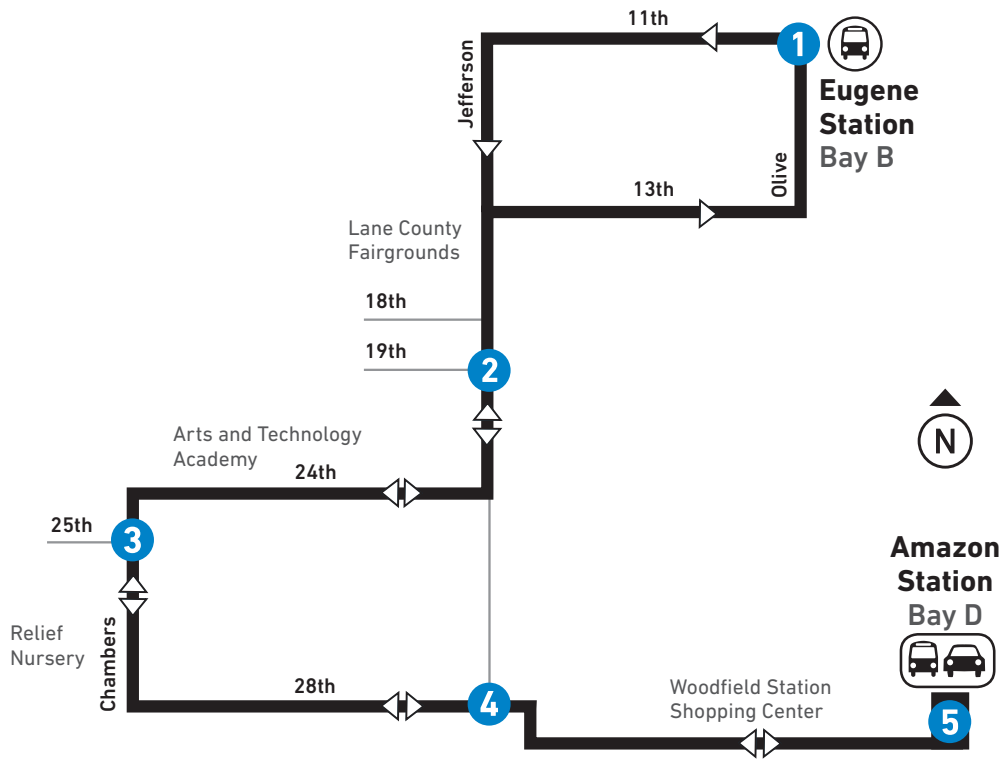

33

JEFFERSON

MONDAY – FRIDAY

From: Eugene Station To: Amazon Station					From: Amazon Station To: Eugene Station					
LEAVE Eugene Station Bay B	Jefferson at 19th	Chambers at 25th	28th at Jefferson	ARRIVE Amazon Station Bay D	LEAVE Amazon Station Bay D	28th at Jefferson	Chambers at 25th	Jefferson at 19th	ARRIVE Eugene Station	
1	2	3	4	5	5	4	3	2		
MONDAY-FRIDAY / LUNES A VIERNES										
AM	7:15	7:19	7:25	7:28	7:32	7:34	7:38	7:41	7:46	7:55
PM	12:45	12:49	12:55	12:58	1:02	1:04	1:08	1:11	1:16	1:25
	4:30	4:36	4:42	4:45	4:49	4:51	4:55	4:58	5:03	5:15
	5:30	5:36	5:42	5:45	5:50	5:53	5:57	6:00	6:05	6:15
SATURDAY-SUNDAY: NO SERVICE / SÁBADO-DOMINGO: NO HAY SERVICIO										

SNOW & ICE DETOURS

This route may be affected by winter weather conditions.

DESVIOS POR NIEVE & HIELO

Esta ruta puede ser afectada por las condiciones climáticas de invierno.

33 Jefferson

LTD Station
Estación de LTD

LTD Park & Ride