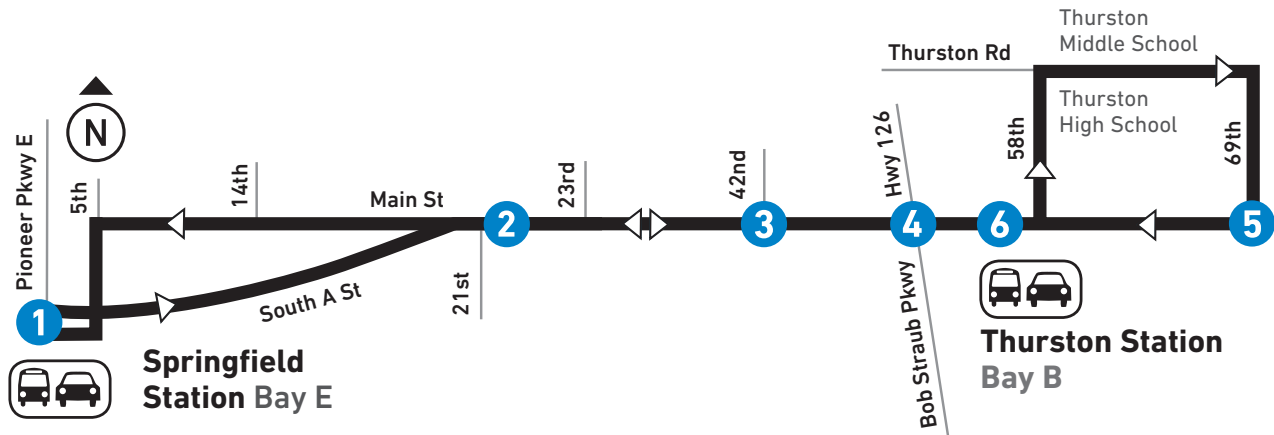

# THURSTON

MONDAY – FRIDAY, AM

From: <b>Springfield Station</b> To: Thurston Area via Main						From: <b>Thurston Area</b> To: Springfield Station via Main				
LEAVE Springfield Station Bay E	Main at 21st	Main at 42nd	Thurston Station Bay B	69th at Main	ARRIVE Main at 58th	LEAVE Main at 58th	Main at 42nd	Main at 23rd	ARRIVE Springfield Station	
1	2	3	4	5	6	6	3	2		
<b>MONDAY-FRIDAY / LUNES A VIERNES</b>										
AM	5:25	5:27	5:31	5:35	5:42	5:46	5:46	5:51	5:57	6:05
	5:55	5:58	6:02	6:06	6:13	6:18	6:18	6:23	6:29	6:37
	6:20	6:23	6:27	6:31	6:38	6:43	6:43	6:48	6:54	7:02
	6:35	6:38	6:43	6:49	6:56	7:03	7:03	7:09	7:15	7:23
	6:50	6:53	6:58	7:04	7:12	7:20	7:20	7:26	7:32	7:40
	7:00	7:04	7:10	7:16	7:25	7:34	7:34	7:40	7:46	7:55
	7:10	7:14	7:20	7:26	7:35	7:44	7:44	7:50	7:56	8:05
	7:20	7:23	7:28	7:34	7:45	7:54	7:54	8:00	8:06	8:15
	7:30	7:33	7:38	7:44	7:55	8:02	8:02	8:08	8:14	8:24
	7:40	7:43	7:48	7:53	8:02	8:09	8:09	8:14	8:19	8:29
	8:00	8:03	8:08	8:13	8:22	8:29	8:29	8:34	8:39	8:49
	8:20	8:23	8:28	8:33	8:41	8:47	8:47	8:52	8:58	9:08
	8:40	8:43	8:48	8:53	9:00	9:06	9:06	9:12	9:18	9:28
	9:00	9:03	9:08	9:13	9:20	9:26	9:26	9:32	9:38	9:48
	9:20	9:24	9:29	9:34	9:42	9:48	9:48	9:54	9:59	10:09
	9:40	9:44	9:49	9:54	10:02	10:08	10:08	10:15	10:22	10:32
	10:00	10:04	10:09	10:14	10:23	10:28	10:28	10:34	10:41	10:51
	10:20	10:23	10:29	10:34	10:43	10:49	10:49	10:56	11:03	11:13
	10:40	10:43	10:48	10:53	11:02	11:08	11:08	11:15	11:22	11:32
	11:00	11:03	11:09	11:15	11:24	11:30	11:30	11:37	11:44	11:54
	11:20	11:23	11:28	11:33	11:42	11:48	11:48	11:55	<b>12:02</b>	<b>12:12</b>
	11:40	11:44	11:50	11:56	<b>12:05</b>	<b>12:10</b>	<b>12:10</b>	<b>12:17</b>	<b>12:24</b>	<b>12:34</b>