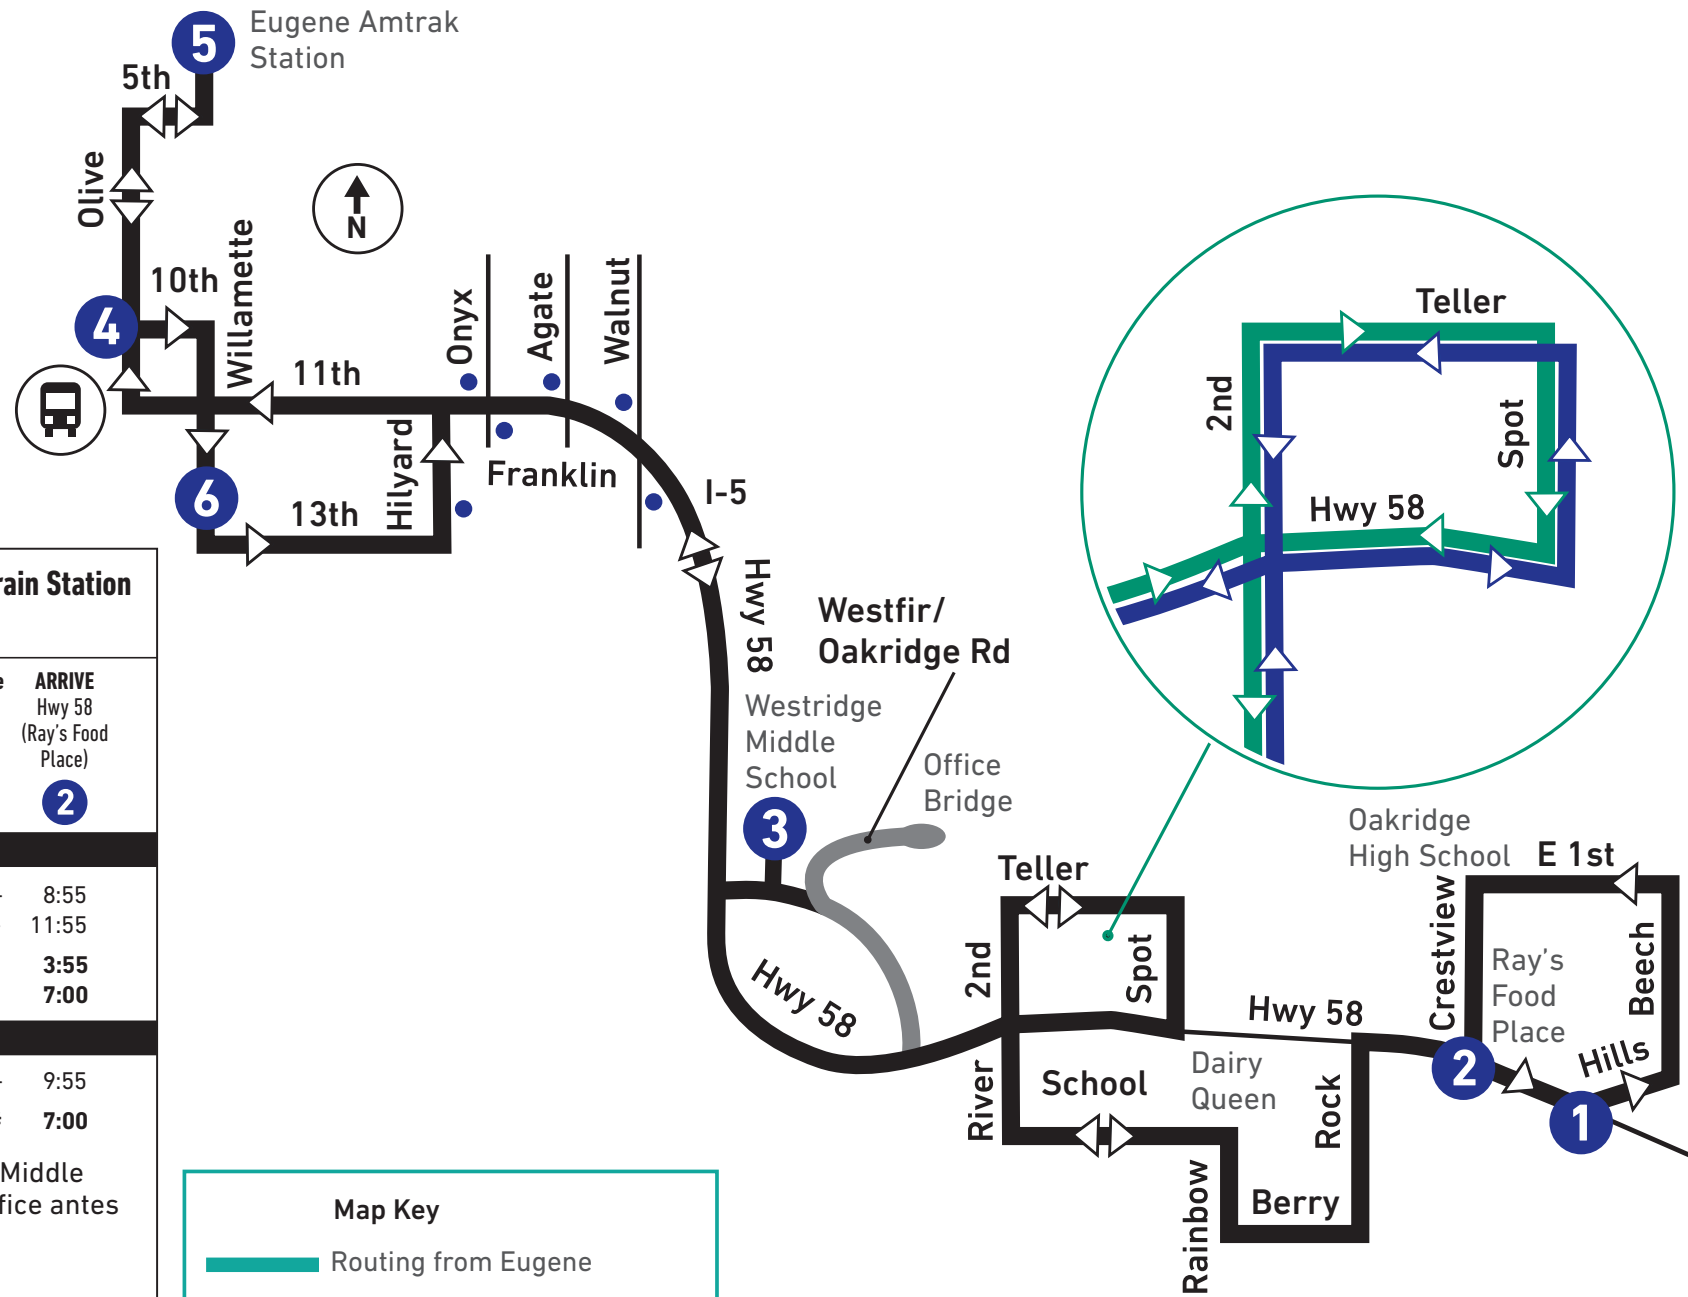

Transportation Service Between Oakridge & Eugene/Springfield

Diamond Express Schedule

From: Oakridge To: Eugene Amtrak Train Station					From: Eugene Amtrak Train Station To: Oakridge			
LEAVE Hills at Hwy 58	Crestview at Hwy 58 (Ray's Food Place)	Westridge Middle School (Westfir)	Olive at 10th (Downtown Eugene)	ARRIVE Amtrak	LEAVE Amtrak	Willamette at 11th (Downtown Eugene)	Westridge Middle School (Westfir)	ARRIVE Hwy 58 (Ray's Food Place)
1	2	3	4	5	5	6	3	2
MONDAY – FRIDAY / LUNES A VIERNES								
AM 6:01	6:05	6:30*	7:20	7:30	7:40	7:45	8:35 +	8:55
9:11	9:15	9:30	10:20	10:30	10:40	10:45	11:35 +	11:55
PM 1:11	1:15	1:30	2:20	2:30	2:40	2:45	3:35	3:55
4:01	4:05	4:20	5:10	5:20	5:30	5:40	6:30#	7:00
SATURDAY / SÁBADO								
AM 7:01	7:05	7:30*	8:25	8:30	8:40	8:45	9:35 +	9:55
PM 4:01	4:05	4:20	5:15	5:20	5:30	5:40	6:30#	7:00

* Limited Trip Serves Westfir Office Bridge before serving Westridge Middle School | El viaje limitado proporciona servicios al Puente Westfir Office antes de servir a la escuela secundaria Westridge.

+ Serves Westridge Middle School only when requested by riders | Proporciona servicios a la escuela secundaria Westridge solamente cuando es solicitado por los pasajeros.

Limited Trip Serves Westridge Middle School before serving the Westfir Office Bridge | El viaje limitado proporciona servicios a la escuela secundaria Westridge antes de servir al Puente Westfir Office.

Map Key

- Routing from Eugene
- Routing to Eugene
- Limited Trips (See Timetable)
- 5 Major Bus Stops
- Bus Stops