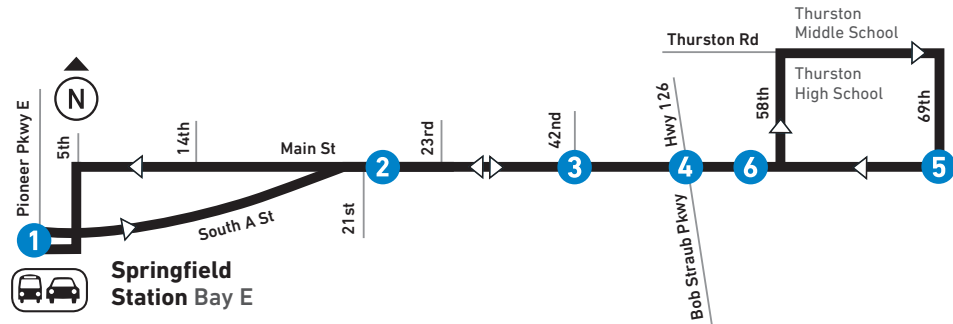

11

THURSTON

MONDAY – FRIDAY, AM

From: Springfield Station To: Thurston Area via Main						From: Thurston Area To: Springfield Station via Main				
LEAVE Springfield Station Bay E	Main at 21st	Main at 42nd	Thurston Station Bay B	69th at Main	ARRIVE Main at 58th	LEAVE Main at 58th	Main at 42nd	Main at 23rd	ARRIVE Springfield Station	
1	2	3	4	5	6	6	3	2		
MONDAY-FRIDAY / LUNES A VIERNES										
AM	5:25	5:27	5:31	5:35	5:42	5:46	5:46	5:51	5:57	6:05
	5:55	5:58	6:02	6:06	6:13	6:18	6:18	6:23	6:29	6:37
	6:20	6:23	6:27	6:31	6:38	6:43	6:43	6:48	6:54	7:02
	6:35	6:38	6:43	6:49	6:56	7:03	7:03	7:09	7:15	7:23
	6:50	6:53	6:58	7:04	7:12	7:20	7:20	7:26	7:32	7:40
	7:00	7:04	7:10	7:16	7:25	7:34	7:34	7:40	7:46	7:55
	7:10	7:14	7:20	7:26	7:35	7:44	7:44	7:50	7:56	8:05
	7:20	7:23	7:28	7:34	7:45	7:54	7:54	8:00	8:06	8:15
	7:30	7:33	7:38	7:44	7:55	8:02	8:02	8:08	8:14	8:24
	7:40	7:43	7:48	7:53	8:02	8:09	8:09	8:14	8:19	8:29
	8:00	8:03	8:08	8:13	8:22	8:29	8:29	8:34	8:39	8:49
	8:20	8:23	8:28	8:33	8:41	8:47	8:47	8:52	8:58	9:08
	8:40	8:43	8:48	8:53	9:00	9:06	9:06	9:12	9:18	9:28
	9:00	9:03	9:08	9:13	9:20	9:26	9:26	9:32	9:38	9:48
	9:20	9:24	9:29	9:34	9:42	9:48	9:48	9:54	9:59	10:09
	9:40	9:44	9:49	9:54	10:02	10:08	10:08	10:15	10:22	10:32
	10:00	10:04	10:09	10:14	10:23	10:28	10:28	10:34	10:41	10:51
	10:20	10:23	10:29	10:34	10:43	10:49	10:49	10:56	11:03	11:13
	10:40	10:43	10:48	10:53	11:02	11:08	11:08	11:15	11:22	11:32
	11:00	11:03	11:09	11:15	11:24	11:30	11:30	11:37	11:44	11:54
	11:20	11:23	11:28	11:33	11:42	11:48	11:48	11:55	12:02	12:12
	11:40	11:44	11:50	11:56	12:05	12:10	12:10	12:17	12:24	12:34