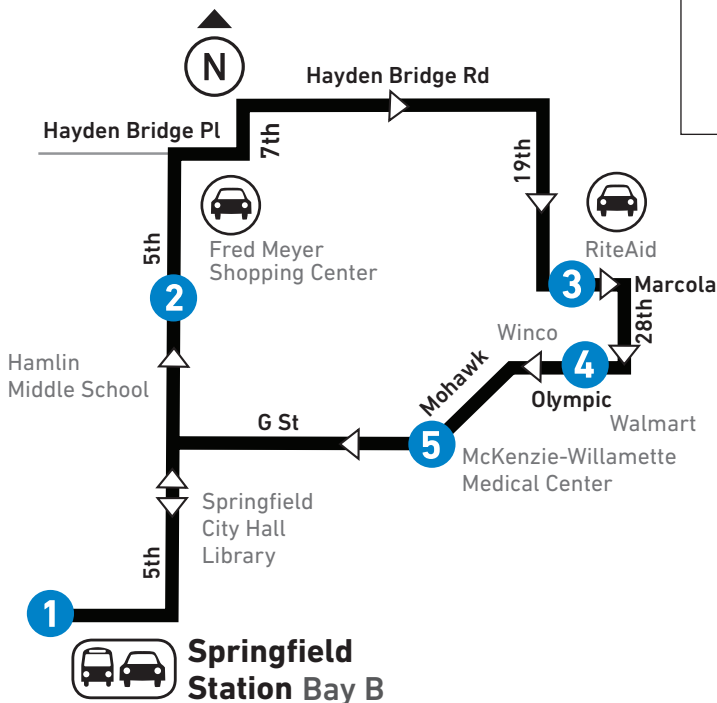

From: Springfield Station To: Marcola at 19th				From: Marcola at 19th To: Springfield Station			
LEAVE Springfield Station Bay B 1	5th at Q (Fred Meyer) 2	ARRIVE Marcola at 19th (Mohawk Marketplace) 3		LEAVE Marcola at 19th (Mohawk Marketplace) 3	Olympic at 28th (Walmart) 4	Mohawk at "G" (McKenzie- Willamette Hospital) 5	ARRIVE Springfield Station 6
SATURDAY / SÁBADO							
AM	8:07	8:13	8:18	8:18	8:22	8:26	8:33
	9:07	9:13	9:18	9:18	9:23	9:27	9:34
	10:07	10:13	10:18	10:18	10:23	10:28	10:36
	11:07	11:13	11:18	11:18	11:23	11:28	11:36
PM	12:07	12:13	12:18	12:18	12:24	12:29	12:37
	1:07	1:13	1:18	1:18	1:24	1:29	1:37
	2:07	2:13	2:18	2:18	2:24	2:29	2:37
	3:07	3:13	3:18	3:18	3:24	3:29	3:37
	4:07	4:13	4:18	4:18	4:24	4:29	4:37
	5:07	5:13	5:18	5:18	5:24	5:29	5:37
	6:07	6:13	6:18	6:18	6:24	6:29	6:37
	7:07	7:13	7:18	7:18	7:23	7:28	7:35
	8:07	8:13	8:18	8:18	8:23	8:28	8:35
	9:07	9:13	9:18	9:18	9:23	9:27	9:34
SUNDAY / DOMINGO							
AM	8:10	8:16	8:21	8:21	8:26	8:29	8:35
	9:10	9:16	9:21	9:21	9:26	9:30	9:37
	10:10	10:16	10:21	10:21	10:26	10:30	10:37
	11:10	11:16	11:21	11:21	11:26	11:30	11:37
PM	12:10	12:16	12:21	12:21	12:26	12:31	12:38
	1:10	1:16	1:21	1:21	1:26	1:31	1:38
	2:10	2:16	2:21	2:21	2:26	2:31	2:39
	3:10	3:16	3:21	3:21	3:26	3:31	3:39
	4:10	4:16	4:21	4:21	4:26	4:31	4:39
	5:10	5:16	5:21	5:21	5:26	5:31	5:39
	6:10	6:16	6:21	6:21	6:26	6:30	6:37
	7:10	7:16	7:21	7:21	7:26	7:29	7:36

17 5th/Hayden Bridge

- LTD Station
  Estación de LTD
- LTD Park & Ride