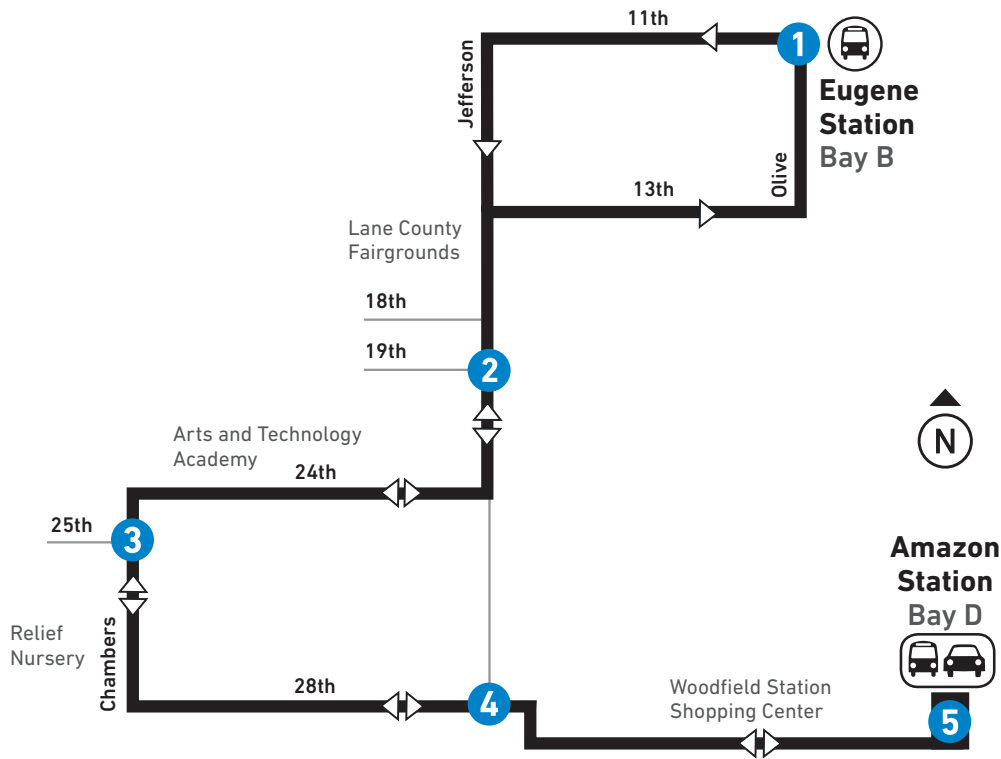

# JEFFERSON

MONDAY – FRIDAY

From: <b>Eugene Station</b> To: Amazon Station					From: <b>Amazon Station</b> To: Eugene Station					
LEAVE Eugene Station Bay B	Jefferson at 19th	Chambers at 25th	28th at Jefferson	ARRIVE Amazon Station Bay D	LEAVE Amazon Station Bay D	28th at Jefferson	Chambers at 25th	Jefferson at 19th	ARRIVE Eugene Station	
1	2	3	4	5	5	4	3	2		
<b>MONDAY-FRIDAY / LUNES A VIERNES</b>										
AM	7:15	7:19	7:25	7:28	7:32	7:34	7:38	7:41	7:46	7:55
PM	12:45	12:49	12:55	12:58	1:02	1:04	1:08	1:11	1:16	1:25
	4:30	4:36	4:42	4:45	4:49	4:51	4:55	4:58	5:03	5:15
	5:30	5:36	5:42	5:45	5:50	5:53	5:57	6:00	6:05	6:15
<b>SATURDAY-SUNDAY: NO SERVICE / SÁBADO-DOMINGO: NO HAY SERVICIO</b>										

### SNOW & ICE DETOURS

This route may be affected by winter weather conditions.

### 33 Jefferson

LTD Station  
Estación de LTD

LTD Park & Ride