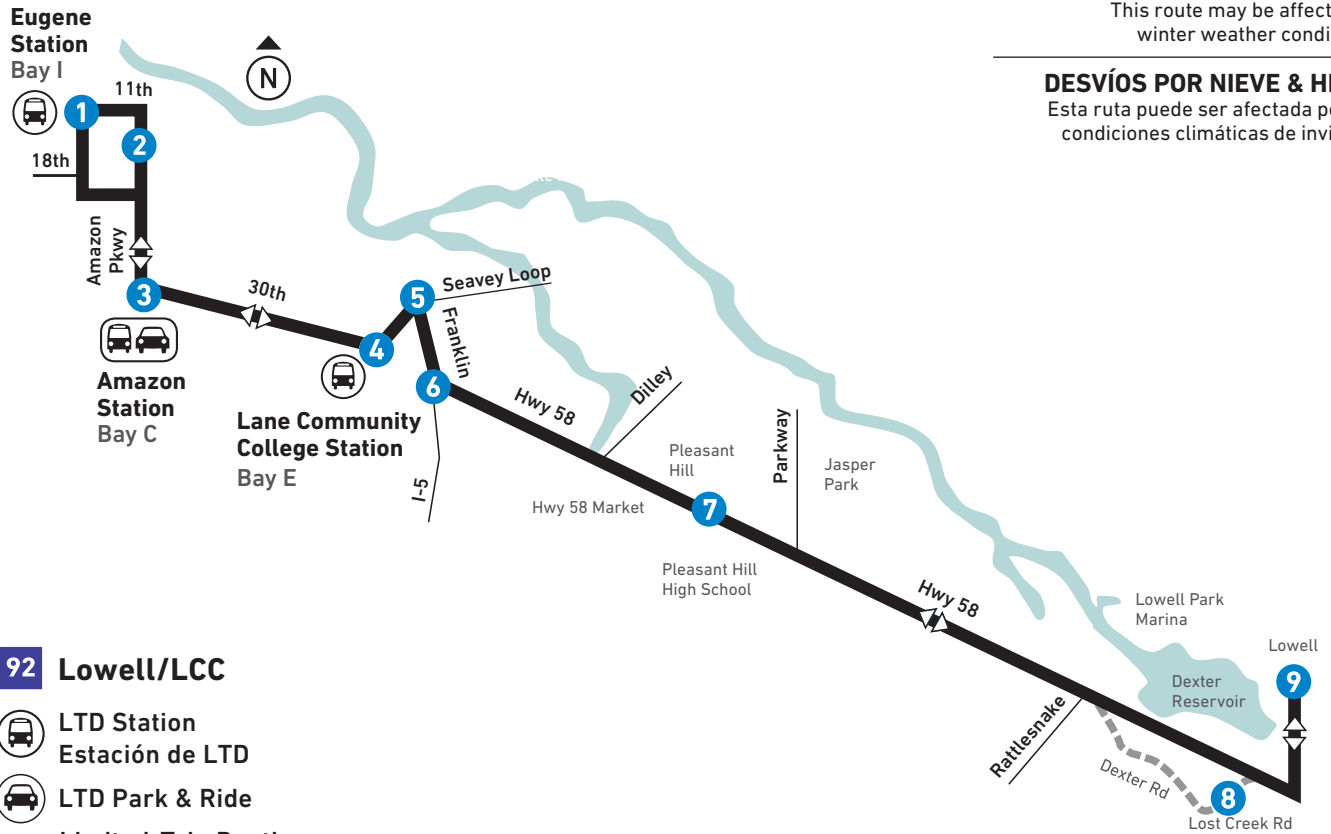

**From: Eugene Station**  
**To: Lowell**

LEAVE Eugene Station Bay I	Pearl at 18th	Amazon Station Bay C	LCC Station Bay E	Seavey Loop at Franklin	Goshen	Pleasant Hill	Dexter	ARRIVE Lowell
1	2	3	4	5	6	7	8	9
<b>MONDAY-FRIDAY / LUNES A VIERNES</b>								
AM	--	--	--	--	--	--	--	--
	7:35	7:38	7:42	7:53	7:57	8:00	8:07	8:22
PM	5:35	5:38	5:42	5:53	5:57	6:00	6:07	6:27
<b>SATURDAY/SÁBADO</b>								
AM	--	--	--	--	--	--	--	--
	7:35	7:38	7:42	7:53	7:57	8:00	8:07	8:22
PM	5:35	5:38	5:42	5:53	5:57	6:00	6:07	6:27
<b>SUNDAY: NO SERVICE / DOMINGO: NO HAY SERVICIO</b>								

**From: Lowell**  
**To: Eugene Station**

LEAVE Lowell	Dexter	Pleasant Hill	Seavey Loop at Franklin	LCC Station Bay E	Amazon Station Bay A	Oak at 18th	ARRIVE Eugene Station
9	8	7	5	4	3	2	
<b>MONDAY-FRIDAY / LUNES A VIERNES</b>							
AM	6:31	6:37	6:49	6:56	7:06	7:17	7:25
	8:24	8:30	8:41	8:49	8:59	9:10	9:15
PM	6:32	--	6:44	6:51	--	7:01	7:10
<b>SATURDAY/SÁBADO</b>							
AM	6:31	6:37	6:49	6:56	7:06	7:14	7:25
	8:24	8:30	8:41	8:49	8:59	9:07	9:15
PM	6:32	--	6:44	6:51	--	7:01	7:10
<b>SUNDAY: NO SERVICE / DOMINGO: NO HAY SERVICIO</b>							

## 92 Lowell/LCC

- LTD Station  
Estación de LTD
- LTD Park & Ride
- Limited-Trip Routing  
Viajes limitados

### SNOW & ICE DETOURS

This route may be affected by winter weather conditions.