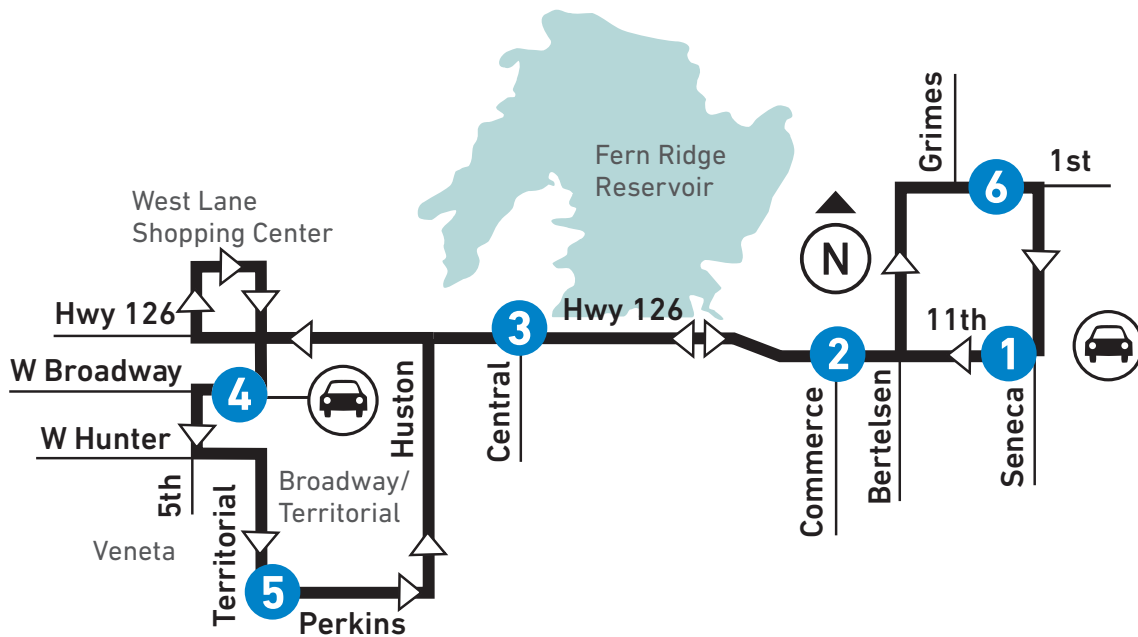

From: <b>Seneca Park &amp; Ride</b> To: Veneta				From: <b>Veneta</b> To: Seneca Park & Ride						
<b>LEAVE</b> Seneca Park & Ride	11th at Commerce (Target)	Hwy 126 at Central	<b>ARRIVE</b> Veneta Park & Ride	<b>LEAVE</b> Veneta Park & Ride	Territorial at Perkins	Hwy 126 at Central	11th at Commerce (Walmart)	1st at Grimes	<b>ARRIVE</b> Seneca Park & Ride	
<b>1</b>	<b>2</b>	<b>3</b>	<b>4</b>	<b>4</b>	<b>5</b>	<b>3</b>	<b>2</b>	<b>6</b>	<b>1</b>	
<b>MONDAY-FRIDAY / LUNES A VIERNES</b>										
AM	6:46	6:52	7:00	7:09	7:09	7:14	7:21	7:33	7:39	7:45
PM	12:05	12:11	12:20	12:28	12:28	12:33	12:39	12:52	12:57	1:03
	5:30	5:36	5:45	5:54	5:54	6:00	6:06	6:19	6:23	6:29
<b>SATURDAY / SÁBADO</b>										
AM	8:16	8:22	8:31	8:37	8:37	8:42	8:48	9:00	9:04	9:09
	9:15	9:20	9:29	9:35	9:36	9:41	9:47	9:59	10:03	10:08
PM	5:32	5:38	5:47	5:53	5:54	5:59	6:05	6:16	6:20	6:24
<b>SUNDAY / DOMINGO</b>										
AM	9:16	9:20	9:29	9:35	9:35	9:40	9:47	9:59	10:04	10:08
PM	6:17	6:21	6:30	6:36	6:36	6:41	6:48	6:59	7:04	7:08

## 93 Veneta

-  LTD Station  
Estación de LTD
-  LTD Park & Ride