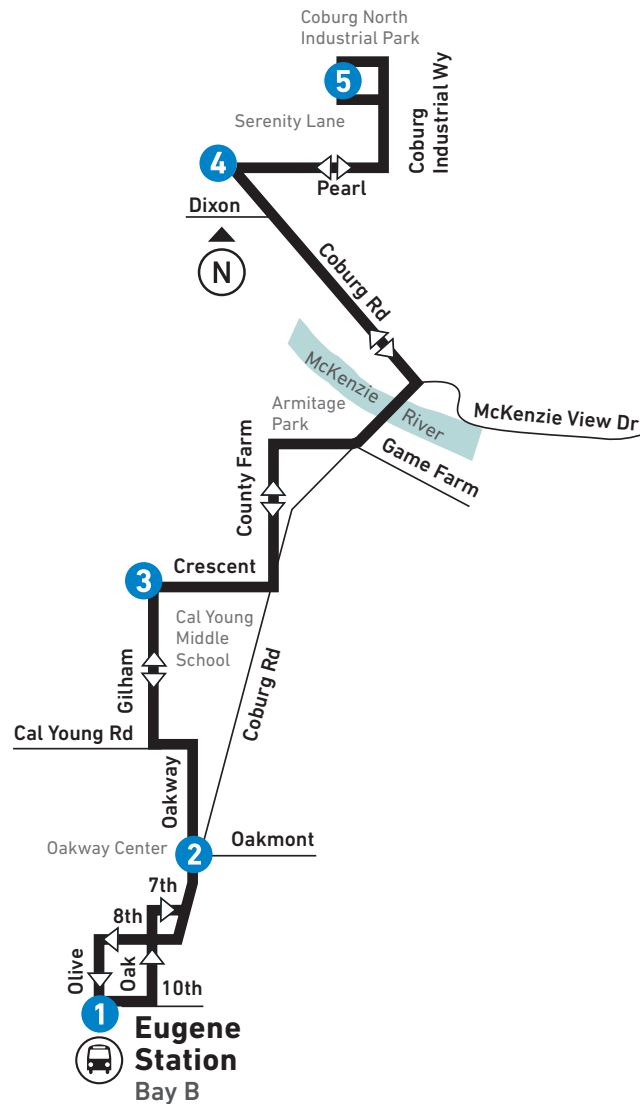

From: Eugene Station To: Coburg					From: Coburg To: Eugene Station					
LEAVE Eugene Station Bay B	Oakway Center on Oakway	Gilham at Crescent	Pearl at Harrison (Coburg)	ARRIVE Coburg Industrial Park	LEAVE Coburg Industrial Park	Pearl at Harrison (Coburg)	Gilham at Crescent	Oakway Center on Oakway	ARRIVE Eugene Station	
1	2	3	4	5	5	4	3	2		
<b>MONDAY-FRIDAY / LUNES A VIERNES</b>										
AM	6:30	6:36	6:42	6:50	6:55	6:55	6:59	7:09	7:15	7:25
PM	5:35	5:43	5:51	6:02	6:07	6:08	6:12	6:24	6:30	6:40
<b>SATURDAY / SÁBADO</b>										
AM	7:20	7:28	7:35	7:45	7:50	7:54	7:58	8:09	8:15	8:25
PM	5:35	5:44	5:51	6:02	6:07	6:08	6:12	6:24	6:30	6:40
<b>SUNDAY: NO SERVICE / DOMINGO: NO HAY SERVICIO</b>										

### MARKET DETOUR

On Saturdays, April – mid-November, this route is on detour from 7 a.m. – 6 p.m. due to the outdoor markets. Oak St. and 8th Ave. will not be served.

### DESVÍO DEL MERCADO

Los sábados, entre abril – noviembre, esta ruta está en desvío de 7 a.m. – 6 p.m. debido al mercado al aire libre. El servicio no estará disponible para la calle Oak y la Avenida 8.

### 96 Coburg

- LTD Station  
Estación de LTD
- LTD Park & Ride