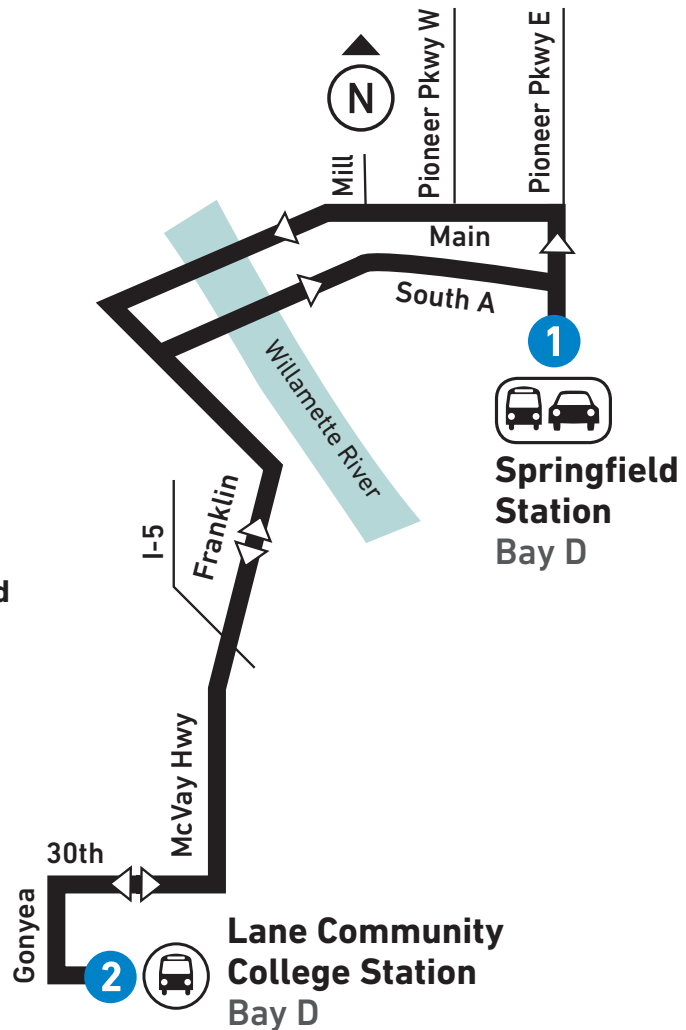

From: Springfield Station		From: LCC Station	
To: LCC Station		To: Springfield Station	
LEAVE Springfield Station Bay D 1	ARRIVE LCC Station Bay D 2	LEAVE LCC Station Bay D 2	ARRIVE Springfield Station
MONDAY-FRIDAY / LUNES A VIERNES			
AM	7:40	7:53	7:53 8:04
	8:40	8:53	8:58 9:09
	9:40	9:53	9:58 10:09
	10:40	10:53	10:58 11:09
	11:40	11:53	11:58 12:09
PM	12:40	12:53	12:58 1:10
	1:40	1:53	1:58 2:10
	2:40	2:53	2:58 3:10
	3:40	3:53	3:58 4:10
	4:40	4:53	4:58 5:10
SATURDAY-SUNDAY: NO SERVICE / SÁBADO-DOMINGO: NO HAY SERVICIO			

SNOW & ICE DETOURS

This route may be affected by winter weather conditions.

DESvíOS POR NIEVE & HIELO

Esta ruta puede ser afectada por las condiciones climáticas de invierno.

85 LCC/Springfield

- LTD Station
Estación de LTD
- LTD Park & Ride