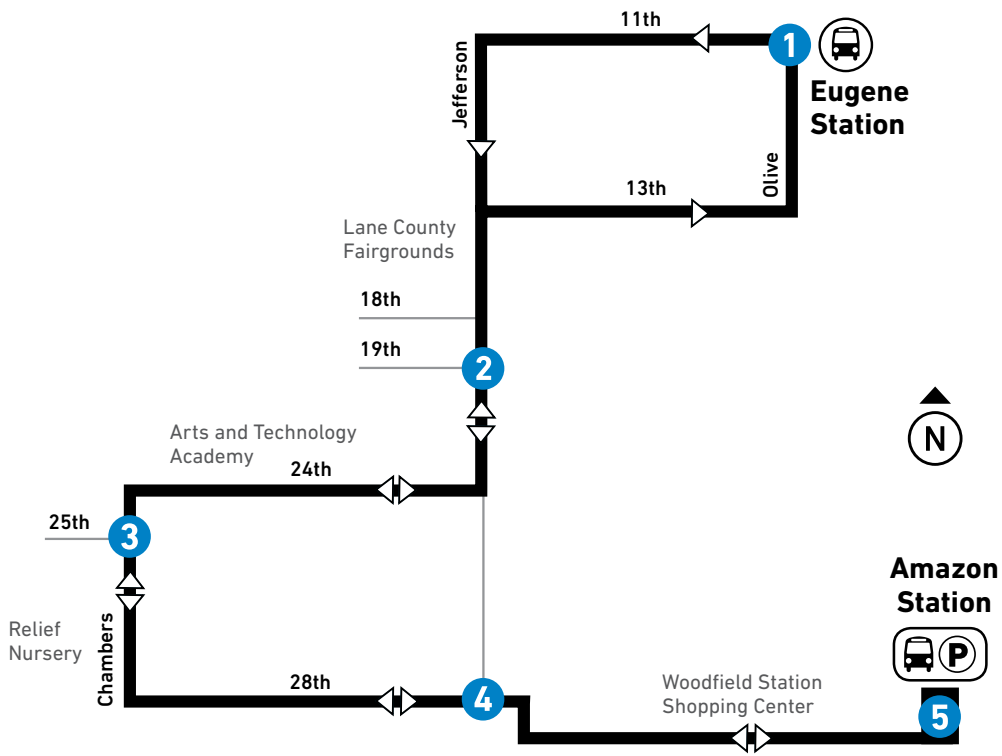

### SNOW & ICE DETOURS

This route may be affected by winter weather conditions.

### DESVÍOS POR NIEVE & HIELO

Esta ruta puede ser afectada por las condiciones climáticas de invierno.

From: <b>Eugene Station</b> To: <b>Amazon Station</b>					From: <b>Amazon Station</b> To: <b>Eugene Station</b>					
<b>LEAVE</b> Eugene Station Bay B	Jefferson at 19th	Chambers at 25th	28th at Jefferson	<b>ARRIVE</b> Amazon Station Bay D	<b>LEAVE</b> Amazon Station Bay D	28th at Jefferson	Chambers at 25th	Jefferson at 19th	<b>ARRIVE</b> Eugene Station	
<b>1</b>	<b>2</b>	<b>3</b>	<b>4</b>	<b>5</b>	<b>5</b>	<b>4</b>	<b>3</b>	<b>2</b>		
MONDAY-FRIDAY / LUNES A VIERNES										
AM	7:15	7:19	7:25	7:28	7:32	7:34	7:38	7:41	7:46	7:55
PM	12:30	12:36	12:42	12:45	12:49	12:51	12:55	12:58	1:03	1:15
	4:30	4:36	4:42	4:45	4:49	4:51	4:55	4:58	5:03	5:15
	5:30	5:36	5:42	5:45	5:50	5:53	5:57	6:00	6:05	6:15
SATURDAY-SUNDAY: NO SERVICE / SÁBADO-DOMINGO: NO HAY SERVICIO										

### 33 Jefferson

LTD Station  
Estación de LTD

LTD Park & Ride