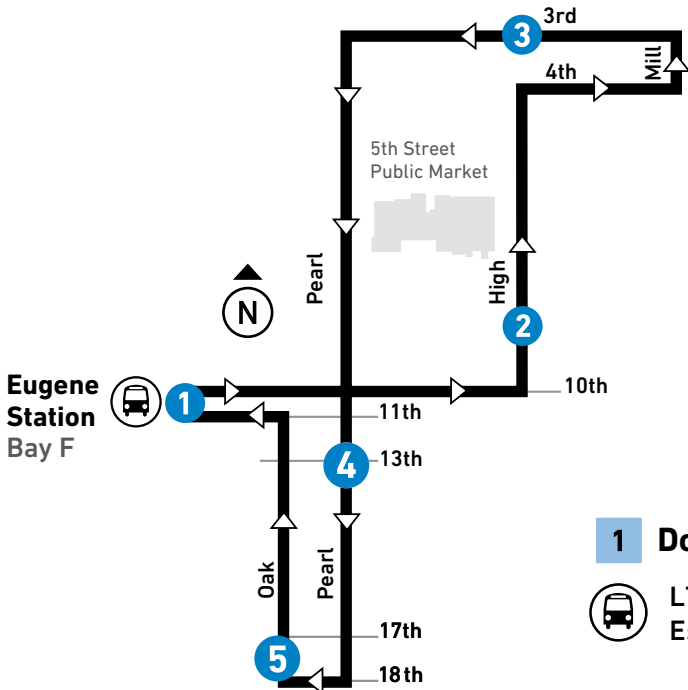

SUNDAY / DOMINGO							
AM	8:30	8:33	8:37	8:37	8:43	8:48	8:55
	9:00	9:03	9:07	9:07	9:13	9:18	9:25
	9:30	9:33	9:37	9:37	9:43	9:48	9:55
	10:00	10:03	10:07	10:07	10:13	10:18	10:25
	10:30	10:33	10:37	10:37	10:43	10:48	10:55
	11:00	11:03	11:07	11:07	11:13	11:18	11:25
	11:30	11:33	11:37	11:37	11:43	11:48	11:55
PM	12:00	12:03	12:07	12:07	12:13	12:18	12:25
	12:30	12:33	12:37	12:37	12:43	12:48	12:55
	1:00	1:03	1:07	1:07	1:13	1:18	1:25
	1:30	1:33	1:37	1:37	1:43	1:48	1:55
	2:00	2:03	2:07	2:07	2:13	2:18	2:25
	2:30	2:33	2:37	2:37	2:43	2:48	2:55
	3:00	3:03	3:07	3:07	3:13	3:18	3:25
	3:30	3:33	3:37	3:37	3:43	3:48	3:55
	4:00	4:03	4:07	4:07	4:13	4:18	4:25
	4:30	4:33	4:37	4:37	4:43	4:48	4:55

1 Downtown Loop

LTD Station
Estación de LTD

SNOW & ICE DETOURS

This route may be affected by winter weather conditions.

DESVIOS POR NIEVE & HIELO

Esta ruta puede ser afectada por las condiciones climáticas de invierno.