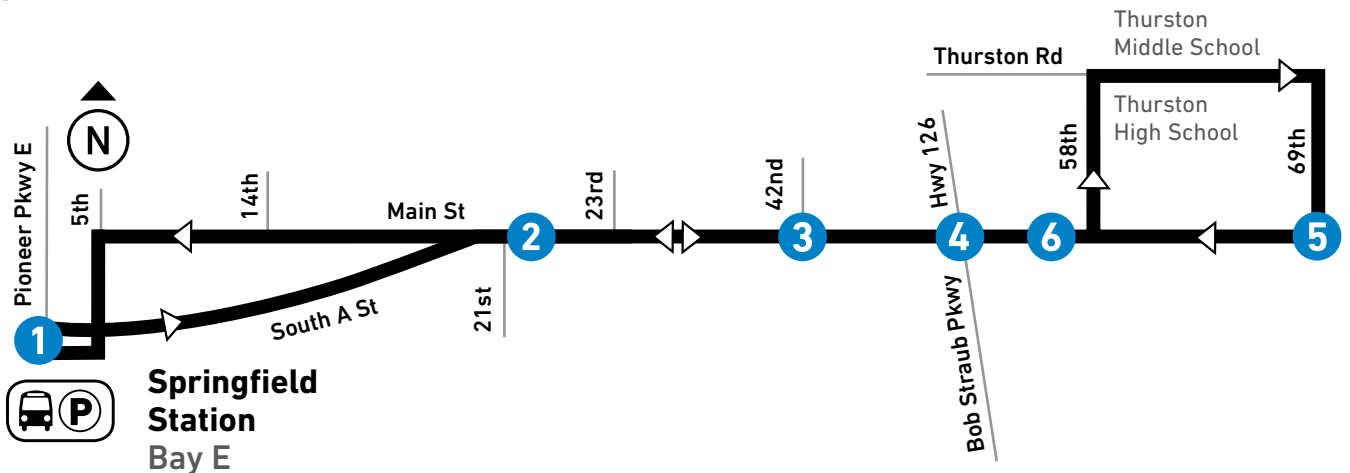

11 Thurston

- LTD Station
  Estación de LTD
- LTD Park & Ride