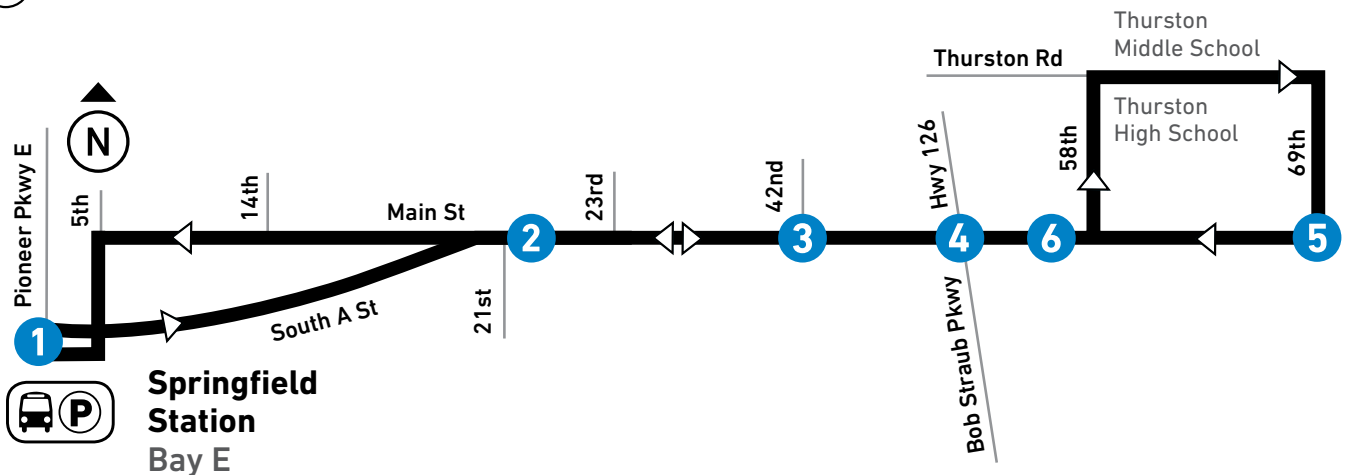

11 Thurston

- LTD Station
  Estación de LTD
- LTD Park & Ride