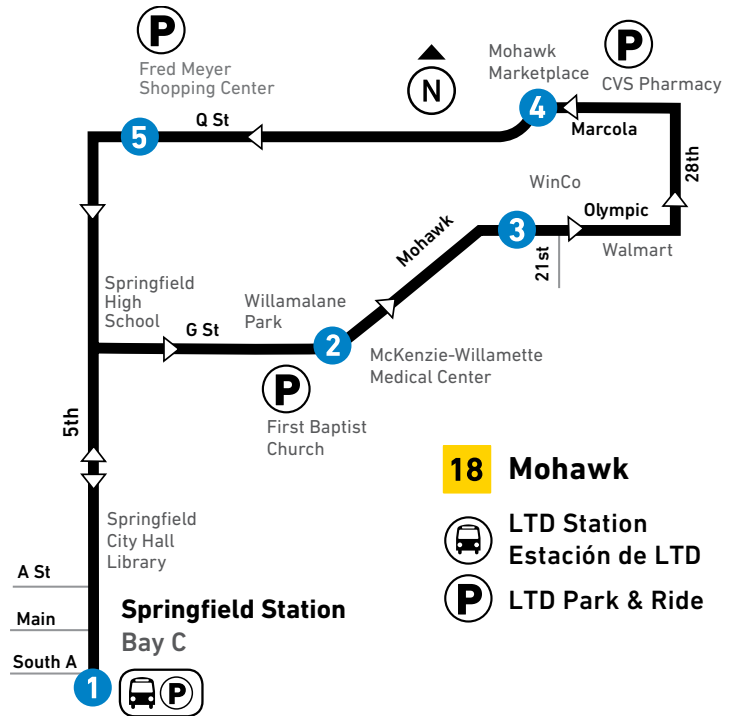

From: Springfield Station To: Mohawk Marketplace				From: Mohawk Marketplace To: Springfield Station			
LEAVE Springfield Station Bay C <b>1</b>	Mohawk at "G" (McKenzie- Willamette Hospital) <b>2</b>	Olympic at 21st (WinCo) <b>3</b>	ARRIVE Marcola at 19th (Mohawk Marketplace) <b>4</b>	LEAVE Marcola at 19th (Mohawk Marketplace) <b>4</b>	"Q" at 5th <b>5</b>	ARRIVE Springfield Station	
<b>SUNDAY / DOMINGO</b>							
AM	7:41	7:47	7:49	7:54	7:54	7:56	8:02
	8:41	8:47	8:50	8:55	8:55	8:57	9:03
	9:41	9:47	9:50	9:55	9:55	9:57	10:03
	10:41	10:47	10:50	10:55	10:55	10:57	11:03
	11:40	11:46	11:49	11:54	11:54	11:56	12:02
PM	12:41	12:47	12:51	12:56	12:56	12:58	1:06
	1:42	1:48	1:52	1:57	1:57	1:59	2:07
	2:44	2:50	2:54	2:59	2:59	3:01	3:09
	3:46	3:52	3:56	4:01	4:01	4:03	4:11
	4:48	4:54	4:58	5:03	5:03	5:05	5:13
	5:50	5:56	5:59	6:04	6:04	6:06	6:12
	6:47	6:53	6:55	7:00	7:00	7:02	7:08

- 18 Mohawk**
- LTD Station Estación de LTD
- LTD Park & Ride