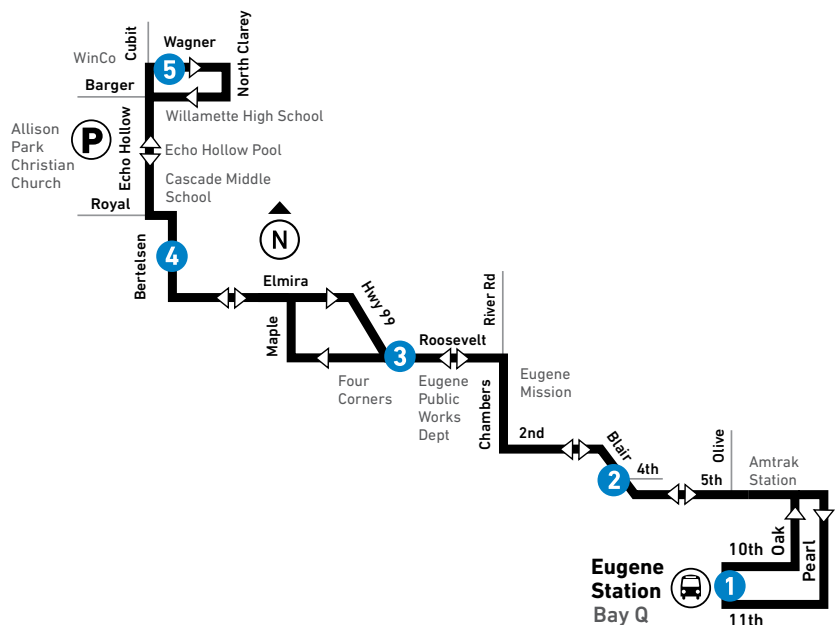

40 Echo Hollow

LTD Station
Estación de LTD

LTD Park & Ride