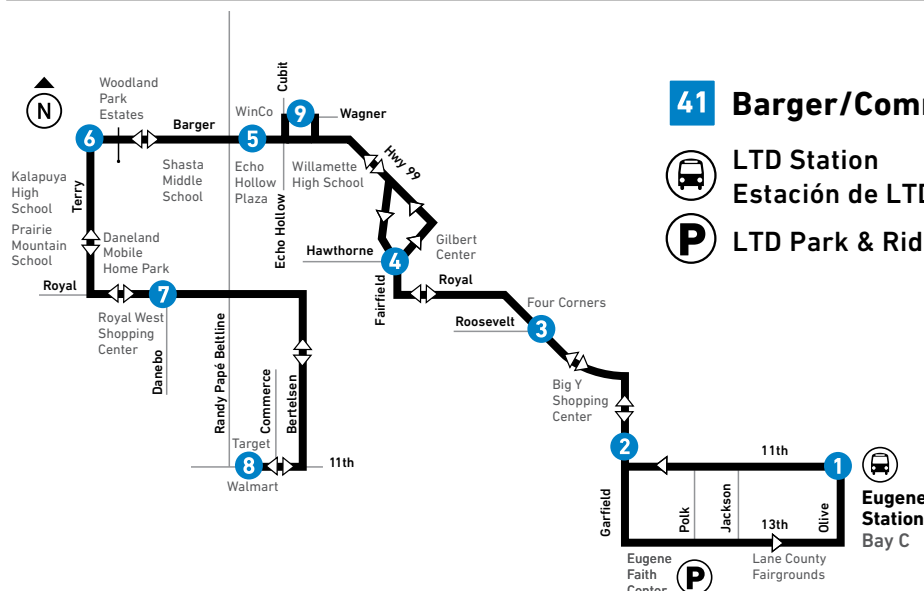

## BARGER/COMMERCE

MONDAY – FRIDAY  
LUNES A VIERNES

From: Eugene Station To: Barger/Commerce								From: Commerce/Barger To: Eugene Station								
LEAVE Eugene Station Bay C	Garfield at W 10th	Hwy 99 at Roosevelt	Fairfield at Hawthorne	Barger at Echo Hollow (WinCo)	Terry at Barger	Royal at Danebo	ARRIVE 11th at Commerce (Target)	LEAVE 11th at Commerce (Walmart)	Royal at Danebo	Barger at Terry	Wagner at Cubit (WinCo)	Fairfield at Hawthorne	Hwy 99 at Roosevelt	Garfield at W 10th	ARRIVE Eugene Station	
1	2	3	4	5	6	7	8	8	7	6	9	4	3	2		
<b>MONDAY-FRIDAY / LUNES A VIERNES</b>																
AM	--	--	--	--	5:30	5:35	5:39	5:45	5:49	5:54	5:58	6:03	6:08	6:12	6:14	6:25
	6:00	6:04	6:09	6:12	6:18	6:23	6:27	6:33	6:37	6:43	6:47	6:56	7:04	7:10	7:13	7:25
	6:30	6:34	6:39	6:42	6:48	6:53	6:57	7:03	7:07	7:13	7:17	7:26	7:34	7:40	7:43	7:55
	7:00	7:04	7:09	7:12	7:18	7:23	7:27	7:34	7:38	7:44	7:48	7:57	8:05	8:11	8:14	8:25
	7:15	7:19	7:24	7:28	7:35	7:40	7:44	7:51	7:55	8:02	8:07	8:16	8:24	8:30	8:33	8:45
	7:30	7:35	7:40	7:44	7:51	7:56	8:00	8:07	8:11	8:18	8:23	8:32	8:40	8:46	8:51	9:05
	7:45	7:50	7:55	7:59	8:06	8:11	8:15	8:22	8:27	8:34	8:39	8:48	8:56	9:02	9:07	9:20
	8:00	8:05	8:10	8:14	8:21	8:26	8:30	8:37	8:42	8:49	8:54	9:03	9:11	9:17	9:22	9:35
	8:15	8:20	8:25	8:29	8:36	8:41	8:45	8:52	8:57	9:04	9:09	9:18	9:26	9:32	9:37	9:50
	8:30	8:35	8:40	8:44	8:51	8:56	9:00	9:07	9:12	9:19	9:24	9:33	9:41	9:47	9:52	10:05
	9:00	9:05	9:10	9:14	9:21	9:26	9:30	9:37	9:42	9:49	9:54	10:03	10:11	10:17	10:22	10:35
	9:30	9:35	9:41	9:45	9:52	9:57	10:01	10:08	10:13	10:20	10:24	10:33	10:41	10:47	10:52	11:05
	10:00	10:05	10:11	10:15	10:22	10:27	10:31	10:38	10:43	10:50	10:54	11:03	11:11	11:17	11:22	11:35
	10:30	10:35	10:41	10:45	10:52	10:57	11:01	11:08	11:13	11:20	11:24	11:33	11:41	11:47	11:52	12:05
	11:00	11:06	11:12	11:17	11:25	11:30	11:34	11:41	11:46	11:52	11:56	12:05	12:13	12:19	12:24	12:35
	11:30	11:36	11:42	11:47	11:55	12:00	12:04	12:11	12:16	12:22	12:26	12:35	12:43	12:49	12:54	1:05
PM	12:00	12:06	12:12	12:17	12:25	12:30	12:34	12:41	12:46	12:52	12:56	1:05	1:13	1:19	1:24	1:35
	12:30	12:36	12:42	12:47	12:55	1:00	1:04	1:11	1:16	1:22	1:26	1:35	1:43	1:49	1:54	2:05
	1:00	1:06	1:12	1:17	1:25	1:30	1:34	1:41	1:46	1:52	1:56	2:05	2:13	2:19	2:24	2:35
	1:30	1:36	1:42	1:47	1:55	2:00	2:04	2:11	2:16	2:22	2:26	2:35	2:43	2:49	2:54	3:05
	2:00	2:07	2:14	2:20	2:28	2:33	2:37	2:44	2:49	2:56	3:01	3:09	3:17	3:23	3:28	3:40
	2:30	2:37	2:44	2:50	2:58	3:03	3:07	3:14	3:19	3:26	3:31	3:39	3:47	3:53	3:58	4:10
	3:00	3:07	3:14	3:20	3:28	3:33	3:37	3:44	3:49	3:56	4:01	4:09	4:17	4:23	4:28	4:40
	3:30	3:37	3:44	3:50	3:58	4:03	4:07	4:14	4:19	4:26	4:31	4:39	4:47	4:53	4:58	5:10
	4:00	4:07	4:14	4:20	4:28	4:33	4:37	4:44	4:49	4:56	5:01	5:09	5:17	5:23	5:28	5:40
	4:30	4:37	4:43	4:49	4:57	5:02	5:06	5:13	5:18	5:25	5:29	5:36	5:44	5:50	5:54	6:05
	5:00	5:07	5:13	5:19	5:27	5:32	5:36	5:43	5:48	5:55	5:59	6:06	6:14	6:20	6:24	6:35
	5:30	5:37	5:43	5:49	5:57	6:02	6:06	6:13	6:18	6:25	6:29	6:36	6:44	6:50	6:54	7:05
	6:00	6:06	6:12	6:17	6:23	6:28	6:32	6:39	6:43	6:49	6:53	6:59	7:05	7:10	7:14	7:25
	6:30	6:36	6:42	6:47	6:53	6:58	7:02	7:09	7:13	7:19	7:23	7:29	7:35	7:40	7:44	7:55
	7:00	7:06	7:12	7:17	7:23	7:28	7:32	7:39	7:43	7:49	7:53	7:59	8:05	8:10	8:14	8:25
	7:30	7:36	7:42	7:47	7:53	7:58	8:02	8:09	8:13	8:19	8:23	8:29	8:35	8:40	8:44	8:55
	8:30	8:36	8:42	8:47	8:53	8:58	9:02	9:09	9:13	9:19	9:23	9:29	9:35	9:40	9:44	9:55
	9:30	9:36	9:42	9:47	9:53	9:58	10:02	10:09	10:13	10:19	10:23	10:29	10:35	10:40	10:44	10:55
	10:30	10:35	10:40	10:43	10:49	10:53	10:57	11:03	--	--	--	--	--	--	--	--