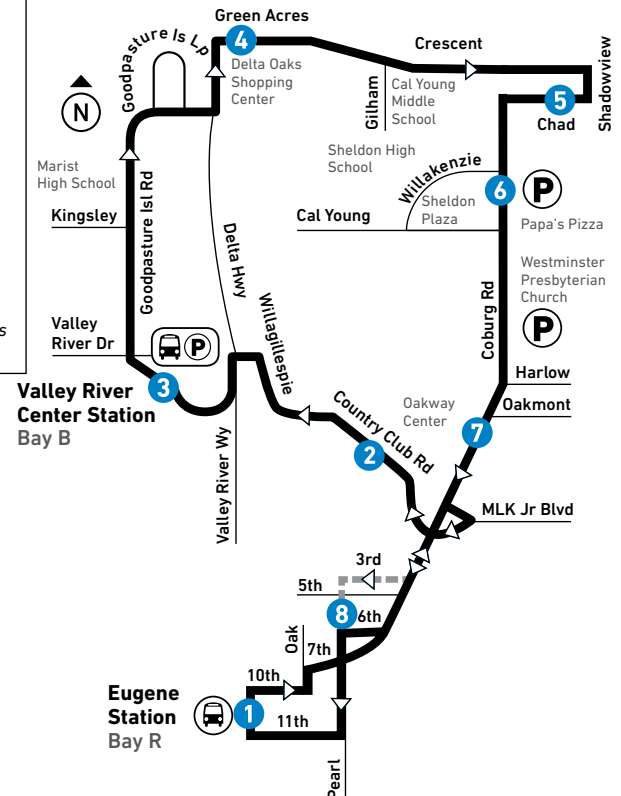

* Trip begins at Valley River Dr. at Goodpasture Island Rd. five minutes before arriving at Delta Oaks Shopping Center. | Empieza en la esquina de Valley River Dr. y Goodpasture Island Rd. cinco minutos antes de llegar a Delta Oaks Shopping Center.

66 VRC/Coburg Road

LTD Station
Estación de LTD

LTD Park & Ride

Limited-Trip Routing
Viajes limitados

66 VRC/COBURG ROAD

SATURDAY – SUNDAY
SÁBADO A DOMINGO

SNOW & ICE DETOURS
This route may be affected by winter weather conditions.

* Begins at Valley River Dr. at Goodpasture Island Rd. five minutes before arriving at Delta Oaks Shopping Center. | Empieza en la esquina de Valley River Dr. y Goodpasture Island Rd. cinco minutos antes de llegar a Delta Oaks Shopping Center.