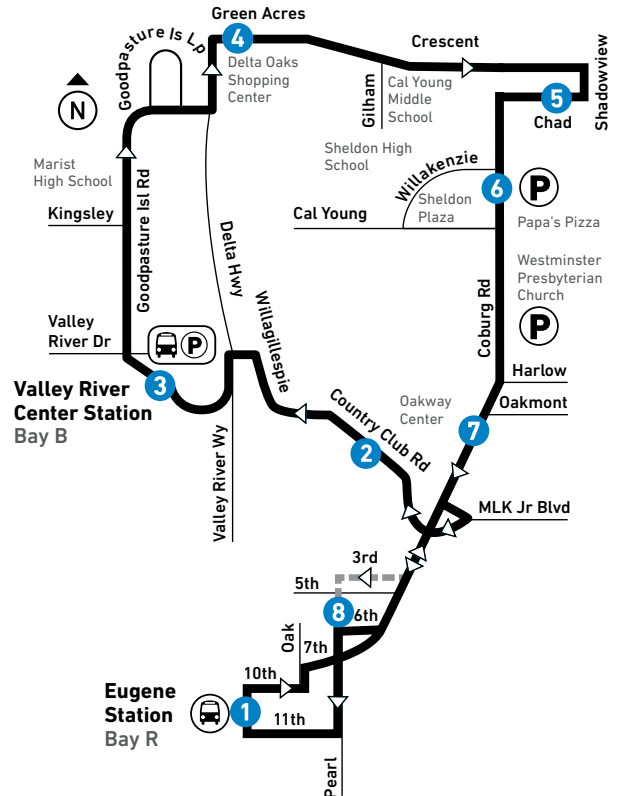

* Trip begins at Valley River Dr. at Goodpasture Island Rd. five minutes before arriving at Delta Oaks Shopping Center. | Empieza en la esquina de Valley River Dr. y Goodpasture Island Rd. cinco minutos antes de llegar a Delta Oaks Shopping Center.

66 VRC/Coburg Road

LTD Station
Estación de LTD

LTD Park & Ride

Limited-Trip Routing
Viajes limitados

66 VRC/COBURG ROAD

SATURDAY – SUNDAY
SÁBADO A DOMINGO

SNOW & ICE DETOURS
This route may be affected by winter weather conditions.

* Begins at Valley River Dr. at Goodpasture Island Rd. five minutes before arriving at Delta Oaks Shopping Center. | Empieza en la esquina de Valley River Dr. y Goodpasture Island Rd. cinco minutos antes de llegar a Delta Oaks Shopping Center.