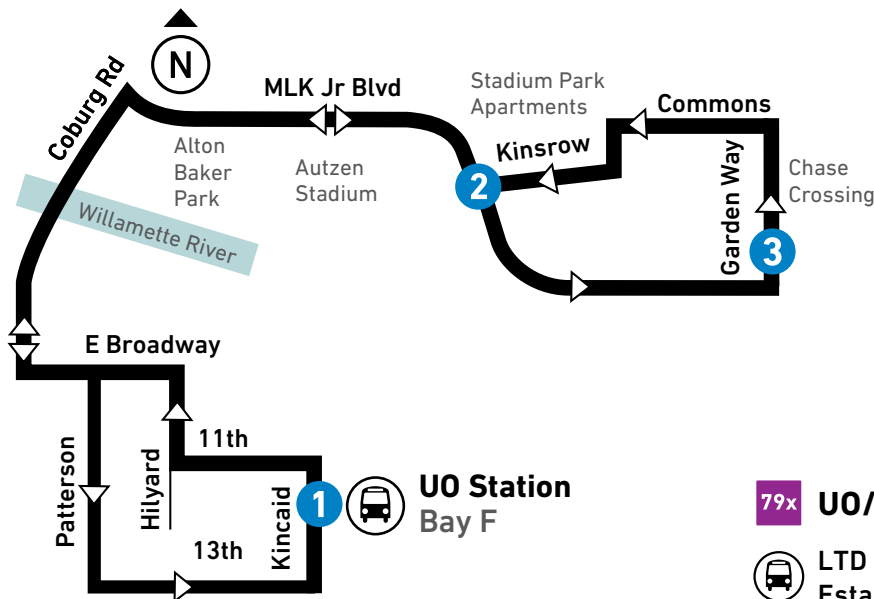

| From: University of Oregon To: Kinsrow | | | From: Kinsrow To: University of Oregon | | | |
|--|------------------------------|---------------------------------------|---|------------------------------|-------------------------|-------|
| LEAVE UO Station Bay F | MLK Jr Blvd at Kinsrow | ARRIVE Garden Way at Kinsrow | LEAVE Garden Way at Kinsrow | MLK Jr Blvd at Kinsrow | ARRIVE UO Station | |
| 1 | 2 | 3 | 3 | 2 | | |
| MONDAY-FRIDAY / LUNES A VIERNES | | | | | | |
| AM | -- | -- | -- | 7:20 | 7:25 | 7:37 |
| | -- | -- | -- | 7:52 | 7:57 | 8:09 |
| | -- | -- | -- | 8:24 | 8:29 | 8:41 |
| | -- | -- | -- | 8:56 | 9:01 | 9:13 |
| | -- | -- | -- | 9:28 | 9:33 | 9:45 |
| | -- | -- | -- | 10:00 | 10:05 | 10:17 |
| | 10:50 | 10:56 | 11:01 | 11:01 | 11:07 | 11:20 |
| | 11:15 | 11:21 | 11:26 | 11:26 | 11:32 | 11:45 |
| | 11:50 | 11:56 | 12:01 | 12:01 | 12:07 | 12:20 |
| PM | 12:10 | 12:16 | 12:21 | 12:21 | 12:27 | 12:40 |
| | 12:45 | 12:51 | 12:56 | 12:56 | 1:02 | 1:15 |
| | 1:20 | 1:26 | 1:31 | 1:31 | 1:37 | 1:50 |
| | 2:00 | 2:08 | 2:13 | 2:13 | 2:19 | 2:32 |
| | 2:35 | 2:43 | 2:47 | 2:47 | 2:52 | 3:05 |
| | 3:10 | 3:18 | 3:22 | 3:22 | 3:28 | 3:41 |
| | 3:45 | 3:53 | 3:58 | 3:58 | 4:04 | 4:17 |
| | 4:25 | 4:33 | 4:38 | 4:38 | 4:44 | 4:57 |
| | 5:01 | 5:09 | 5:14 | 5:15 | 5:21 | 5:34 |
| | 5:38 | 5:46 | 5:51 | 5:52 | 5:58 | 6:11 |
| | 6:15 | 6:22 | 6:27 | 6:27 | 6:32 | 6:45 |
| SATURDAY-SUNDAY: NO SERVICE SÁBADO-DOMINGO: NO HAY SERVICIO | | | | | | |

UNIVERSITY OF OREGON BREAKS
Times shown in **BLUE** do not run during UO school breaks:
2026: June 13 – Sept. 13

EXPRESS SERVICE
Non-stop service between PK Park and UO Station

VACACIONES DE UNIVERSIDAD DE OREGON
Los horarios en **AZUL** no están en servicio durante vacaciones de la
Universidad de Oregon:
2026: 13 de junio – 13 de septiembre

SERVICIO EXPRESO
Servicio sin escalas entre PK Park y estación de UO.

79x UO/Kinsrow

LTD Station
Estación de LTD