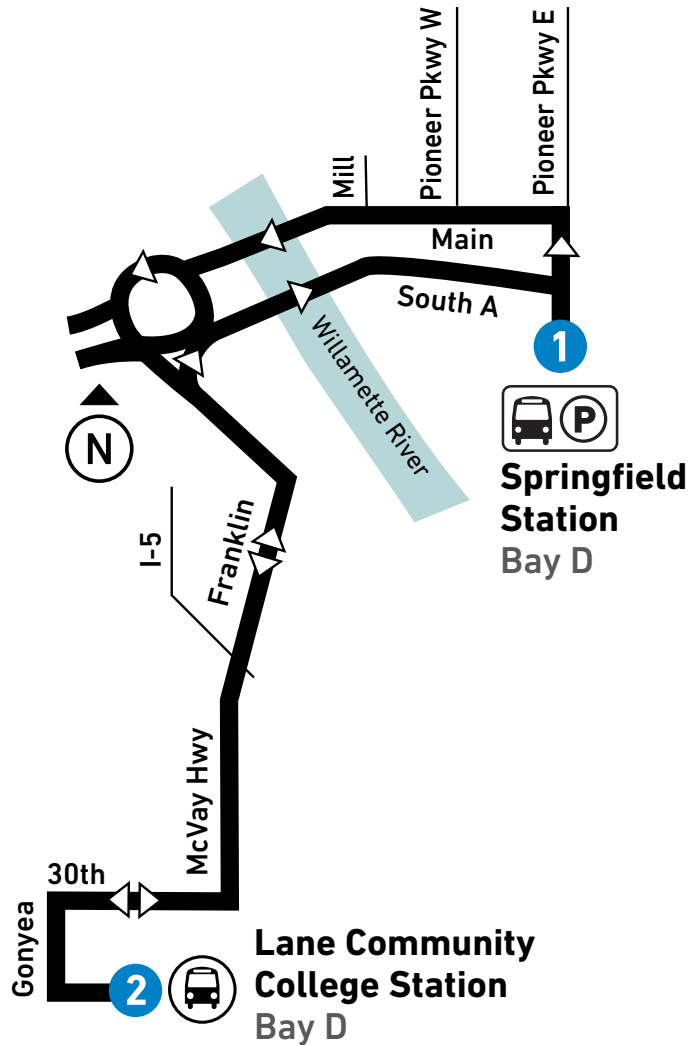

85

LCC/SPRINGFIELD

MONDAY – FRIDAY
LUNES A VIERNES

SNOW & ICE DETOURS

This route may be affected by winter weather conditions.

DESvíOS POR NIEVE & HIELO

Esta ruta puede ser afectada por las condiciones climáticas de invierno.

From: Springfield Station		From: LCC Station	
To: LCC Station		To: Springfield Station	
LEAVE Springfield Station Bay D 1	ARRIVE LCC Station Bay D 2	LEAVE LCC Station Bay D 2	ARRIVE Springfield Station 1
MONDAY-FRIDAY / LUNES A VIERNES			
AM	7:40	7:53	8:04
	8:40	8:53	9:09
	9:40	9:53	10:09
	10:40	10:53	11:09
	11:40	11:53	12:09
PM	12:40	12:53	1:10
	1:40	1:53	2:10
	2:40	2:53	3:10
	3:40	3:53	4:10
	4:40	4:53	5:10
SATURDAY-SUNDAY: NO SERVICE / SÁBADO-DOMINGO: NO HAY SERVICIO			

85 LCC/Springfield

- LTD Station
Estación de LTD
- LTD Park & Ride