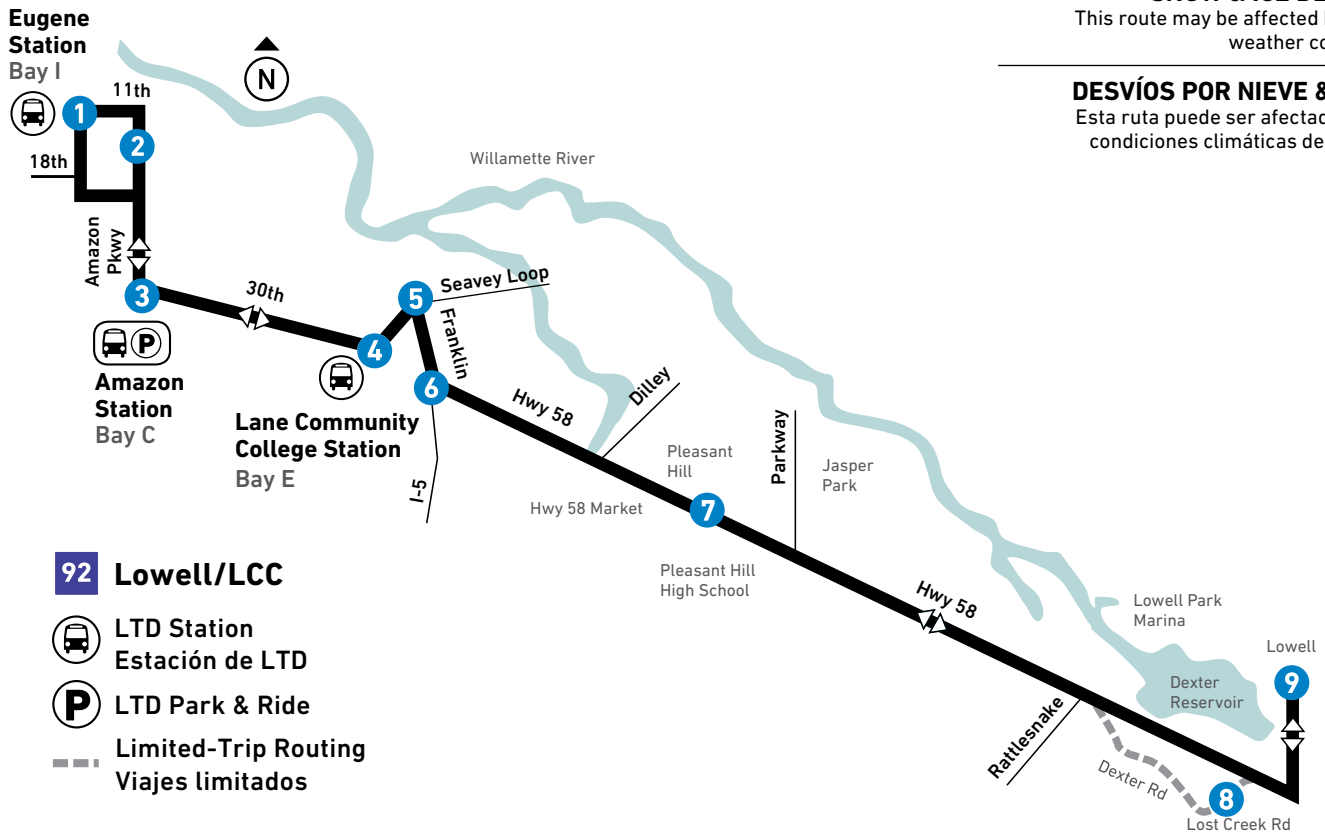

From: Eugene Station
To: Lowell

LEAVE Eugene Station Bay I	Pearl at 18th	Amazon Station Bay C	LCC Station Bay E	Seavey Loop at Franklin	Goshen	Pleasant Hill	Dexter	ARRIVE Lowell
1	2	3	4	5	6	7	8	9
MONDAY-FRIDAY / LUNES A VIERNES								
AM	--	--	--	--	--	--	--	--
	7:35	7:38	7:42	7:53	7:57	8:00	8:06	--
PM	5:35	5:39	5:43	5:53	5:57	6:00	6:06	6:17
SATURDAY/SÁBADO								
AM	--	--	--	--	--	--	--	--
	7:35	7:38	7:42	7:53	7:57	7:59	8:06	--
PM	5:35	5:39	5:42	5:53	5:57	6:00	6:07	6:17
SUNDAY: NO SERVICE / DOMINGO: NO HAY SERVICIO								

From: Lowell
To: Eugene Station

LEAVE Lowell	Dexter	Pleasant Hill	Seavey Loop at Franklin	LCC Station Bay E	Amazon Station Bay A	Oak at 18th	ARRIVE Eugene Station
9	8	7	5	4	3	2	
MONDAY-FRIDAY / LUNES A VIERNES							
AM	6:31	6:37	6:48	6:56	7:06	7:14	7:25
	8:24	8:30	8:40	8:48	8:59	9:07	9:15
PM	6:32	--	6:44	6:51	--	7:01	7:10
SATURDAY/SÁBADO							
AM	6:31	6:37	6:49	6:56	7:06	7:14	7:25
	8:24	8:29	8:41	8:48	8:59	9:07	9:15
PM	6:32	--	6:44	6:51	--	7:01	7:10
SUNDAY: NO SERVICE / DOMINGO: NO HAY SERVICIO							

SNOW & ICE DETOURS

This route may be affected by winter weather conditions.

DESvíOS POR NIEVE & HIELO

Esta ruta puede ser afectada por las condiciones climáticas de invierno.

92 Lowell/LCC

LTD Station
Estación de LTD

LTD Park & Ride

Limited-Trip Routing
Viajes limitados