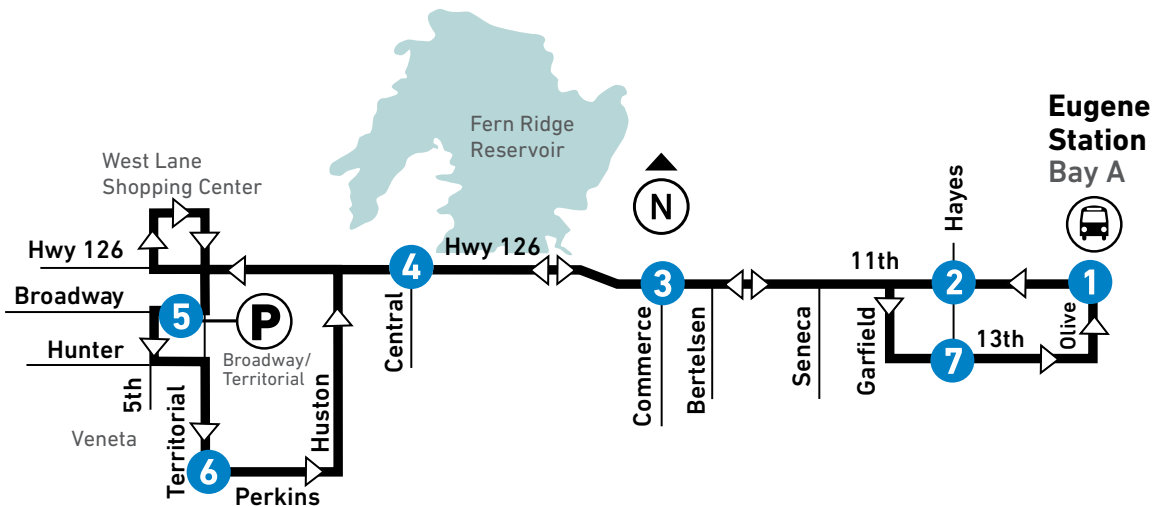

# 93 VENETA

MONDAY – SUNDAY  
LUNES A DOMINGO

From: Eugene Station To: Veneta Park & Ride					From: Veneta Park & Ride To: Eugene Station						
LEAVE Eugene Station Bay A	11th at Hayes	11th at Target	Hwy 126 at Central	ARRIVE Veneta Park & Ride	LEAVE Veneta Park & Ride	Territorial at Perkins	Hwy 126 at Central	11th at Commerce (Walmart)	13th at Hayes	ARRIVE Eugene Station	
1	2	3	4	5	5	6	4	3	7	7	
<b>MONDAY-FRIDAY / LUNES A VIERNES</b>											
AM	6:35	6:40*	6:50	6:58	7:07	7:07	7:12	7:19	7:31+	7:37	7:50
	9:35	9:40*	9:50	9:58	10:07	10:07	10:12	10:19	10:31+	10:37	10:50
PM	12:35	12:40*	12:50	12:59	1:08	1:08	1:13	1:20	1:32+	1:38	1:50
	5:35	5:40*	5:50	5:59	6:08	6:08	6:13	6:20	6:32+	6:38	6:50
	7:35	7:40*	7:50	7:59	8:08	8:08	8:13	8:20	8:32+	8:38	8:50
<b>SATURDAY / SÁBADO</b>											
AM	8:05	8:10*	8:19	8:27	8:36	8:36	8:41	8:48	9:00+	9:06	9:20
	9:05	9:10*	9:19	9:27	9:36	9:36	9:41	9:48	10:00+	10:06	10:20
PM	6:05	6:10*	6:19	6:27	6:36	6:36	6:41	6:48	7:00+	7:06	7:20
<b>SUNDAY / DOMINGO</b>											
AM	9:05	9:10*	9:19	9:27	9:36	9:36	9:41	9:48	10:00+	10:06	10:20
PM	6:05	6:10*	6:19	6:27	6:36	6:36	6:41	6:48	7:00+	7:06	7:20

\* Express Service: Non-stop service between 11th at Garfield and 11th at Commerce (Target). | Servicio Express: Servicio sin paradas entre la 11th en Garfield y la 11th en Commerce (Target).  
+ Express Service: Non-stop service between 11th at Commerce (Walmart) and 11th at Garfield. | Servicio Express: Servicio sin paradas entre la 11th en Commerce (Walmart) y la 11th en la Garfield.

## 93 Veneta

-  LTD Station  
Estación de LTD
-  LTD Park & Ride