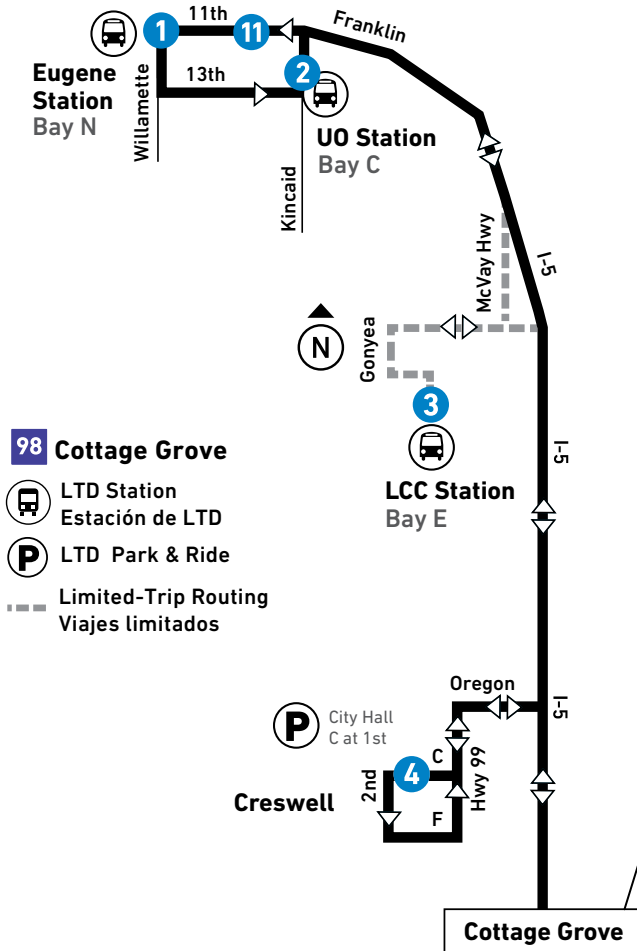

From: Eugene Station To: Cottage Grove via Creswell											From: Cottage Grove To: Eugene Station via Creswell					
LEAVE Eugene Station Bay N	UO Station Bay C	LCC Station Bay E	Creswell	Walmart	Village Shopping Center on Hwy 99	Taylor at 10th	R at Harrison	Main at River Road	Main at 15th	ARRIVE Walmart	LEAVE Walmart	Creswell	LCC Station Bay E	11th at Alder	ARRIVE Eugene Station	
1	2	3	4	5	6	7	8	9	10	5	5	4	3	11		
MONDAY-FRIDAY / LUNES A VIERNES																
AM	--	--	--	--	5:28	5:33	5:38	5:42	5:45	5:49	5:49	6:01	--	6:17	6:25	
6:00	6:05	--	6:23	--	6:35	6:40	6:46	6:51	6:54	7:03	7:03	7:15	7:32	7:45	7:55	
10:00	10:06	--	10:24*	--	--	--	--	--	--	10:42	10:42	10:54	11:13	11:27	11:40	
PM	12:00	12:06	12:21	12:35*	EXPRESS SERVICE					12:53	12:53	1:05	--	1:21	1:35	
2:30	2:36	2:51	3:05	3:23	3:26	3:31	3:37	3:42	3:45	3:55	3:55	4:07	--	4:23	4:35	
5:30	5:36	5:51	6:05	6:20	6:23	6:28	6:34	6:39	6:42	6:50	6:50	7:02	--	7:18	7:25	
7:30	7:36	7:51	8:05	8:20	8:23	8:28	8:34	8:39	8:42	8:50	8:50	9:02	--	9:18	9:25	
SATURDAY / SÁBADO																
AM	8:35	8:40	--	8:58	--	9:12	9:18	9:24	9:29	9:32	9:39	9:49	10:01	--	10:19	10:25
PM	1:00	1:05	--	1:23	--	1:38	1:44	1:50	1:55	1:58	2:05	2:17	2:29	--	2:47	2:55
5:35	5:40	--	5:58	--	6:13	6:19	6:25	6:31	6:34	6:41	6:49	7:01	--	7:19	7:25	
SUNDAY / DOMINGO																
AM	8:35	8:40	--	8:58	--	9:12	9:18	9:24	9:29	9:32	9:38	9:47	9:59	--	10:17	10:25
PM	5:35	5:40	--	5:58	--	6:12	6:18	6:24	6:29	6:32	6:38	6:47	6:59	--	7:17	7:25

* Express Service: The 10:00 a.m. and 12:00 p.m. trips are non-stop service between Creswell and the Cottage Grove Walmart. For service around Cottage Grove, use the LTD Connector. | Servicio Exprés: Los viajes de las 10:00 a.m. y 12:00 p.m. van directo entre Creswell y el Walmart de Cottage Grove. Para viajar dentro de Cottage Grove, usa el LTD Connector.