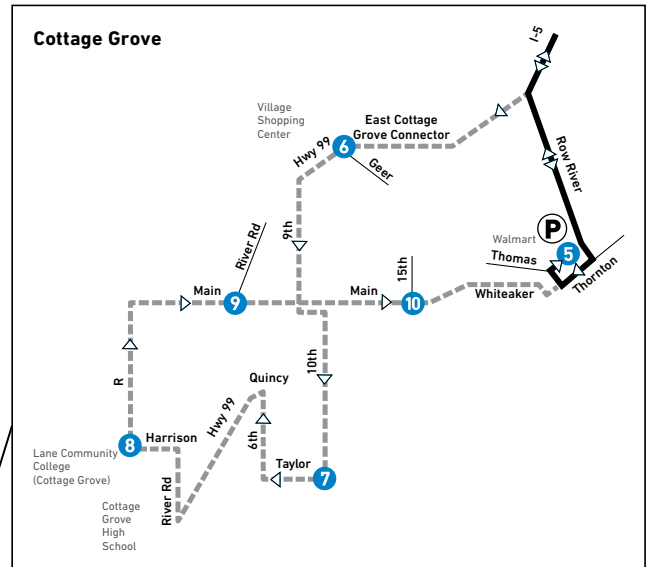

From: Eugene Station To: Cottage Grove via Creswell											From: Cottage Grove To: Eugene Station via Creswell					
LEAVE Eugene Station Bay N	UO Station Bay C	LCC Station Bay E	Creswell	Walmart	Village Shopping Center on Hwy 99	Taylor at 10th	R at Harrison	Main at River Road	Main at 15th	ARRIVE Walmart	LEAVE Walmart	Creswell	LCC Station Bay E	11th at Alder	ARRIVE Eugene Station	
1	2	3	4	5	6	7	8	9	10	5	5	4	3	11		
MONDAY-FRIDAY / LUNES A VIERNES																
AM	--	--	--	--	5:28	5:33	5:38	5:42	5:45	5:49	5:49	6:01	--	6:17	6:25	
6:00	6:05	--	6:23	--	6:35	6:40	6:46	6:51	6:54	7:03	7:03	7:15	7:32	7:45	7:55	
10:00	10:06	--	10:24*	--	--	--	--	--	--	10:42	10:42	10:54	11:13	11:27	11:40	
PM	12:00	12:06	12:21	12:35*	EXPRESS SERVICE					12:53	12:53	1:05	--	1:21	1:35	
2:30	2:36	2:51	3:05	3:23	3:26	3:31	3:37	3:42	3:45	3:55	3:55	4:07	--	4:23	4:35	
5:30	5:36	5:51	6:05	6:20	6:23	6:28	6:34	6:39	6:42	6:50	6:50	7:02	--	7:18	7:25	
7:30	7:36	7:51	8:05	8:20	8:23	8:28	8:34	8:39	8:42	8:50	8:50	9:02	--	9:18	9:25	
SATURDAY / SÁBADO																
AM	8:35	8:40	--	8:58	--	9:12	9:18	9:24	9:29	9:32	9:39	9:49	10:01	--	10:19	10:25
PM	1:00	1:05	--	1:23	--	1:38	1:44	1:50	1:55	1:58	2:05	2:17	2:29	--	2:47	2:55
5:35	5:40	--	5:58	--	6:13	6:19	6:25	6:31	6:34	6:41	6:49	7:01	--	7:19	7:25	
SUNDAY / DOMINGO																
AM	8:35	8:40	--	8:58	--	9:12	9:18	9:24	9:29	9:32	9:38	9:47	9:59	--	10:17	10:25
PM	5:35	5:40	--	5:58	--	6:12	6:18	6:24	6:29	6:32	6:38	6:47	6:59	--	7:17	7:25

* Express Service: The 10:00 a.m. and 12:00 p.m. trips are non-stop service between Creswell and the Cottage Grove Walmart. For service around Cottage Grove, use the LTD Connector. | Servicio Exprés: Los viajes de las 10:00 a.m. y 12:00 p.m. van directo entre Creswell y el Walmart de Cottage Grove. Para viajar dentro de Cottage Grove, usa el LTD Connector.